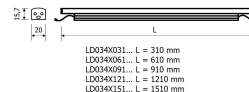

Dimensions

Product dimensions (mm) 20 x 1510 x 15,7

Scheme

Scheme

Product

Real power (W)	34,4
Real luminous flux (Lm)	2265
Luminous efficiency (Lm/W)	66
Beam angle (°)	60
Life time (h)	50000
IP	20
Electrical class insulation	Class 3
Photobiological risk	0 - Exempt
Operating temperature	from -20°C to 35°C
Electrical feeding	24 VDC

Control gear

Control gear Electronic Control Gear

Light source

Light source included	Yes
Light source	Led
Nominal power (W)	31,25
Colour temperature (K)	3000
CRI	80

Photometry

Photometry

Small format LED linear luminaire from the TROLL family PerfiLED.

DESCRIPTION

Small format LED linear luminaire from the TROLL family PerfiLED setting an advanced and innovative thermal balance system through passive dissipation with stable colour temperature of 3000° K (warm white) optimised to be used as indoor or outdoor lighting where environmental integration was a relevant requirement such as bathrooms, kitchen furniture, shelves or retro-illumination. Designed for wall or ceiling surface mounted. Body profile built in extruded aluminium with IP65 connectors finished in grey. Luminaire built-in an optical system based on a lens made of synthetic material with an angle beam of 60°. Luminaire sets a 31,25 W LED source with CRI higher than 85 % and a chromatic dispersion lower than 3 SMCD. Fixture has a luminous flux of 2265 Lm, with an efficiency of 66 Lm/W and a total consumption of 34,4 W. The average life for the luminaire is 50000 h (stabilised at a minimum flux of 70 % from the original). Luminaire is fed at 220-240V; 50/60 Hz. and needs a constant power auxiliary gear.

30 cm interconnection cable with
Male - Female.

LD044000000041

2 fixing plates.

Scheme

LD04400000042

15° - 2 fixing plates.

Scheme

LD04400000043