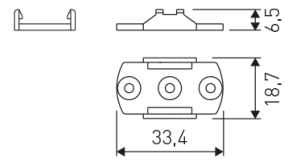

Dimensions

Product dimensions (mm) 20 x 1510 x 15,7

Scheme

Scheme

Product

Real power (W)	34,4
Real luminous flux (Lm)	2265
Luminous efficiency (Lm/W)	66
Beam angle (°)	60
Life time (h)	50000
IP	20
Electrical class insulation	Class 3
Photobiological risk	0 - Exempt
Operating temperature	from -20°C to 35°C
Electrical feeding	24 VDC

Light dimming controller 12-24V.
On/Off Push, Dali, 0-10V, 1-10V.
(Slave)

Picture

LD04400000001

30 cm cable with Female power
supply connector.

LD04400000002

30 cm cable with Male power supply
connector.

LD04400000003

30 cm interconnection cable with
Male - Female.

LD044000000041

2 fixing plates.

Scheme

LD04400000042

15° - 2 fixing plates.

Scheme

LD04400000043