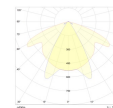

Photometry

Photometry

Small format LED linear luminaire from the TROLL family PerfiLED.

DESCRIPTION

Small format LED linear luminaire from the TROLL family PerfiLED setting an advanced and innovative thermal balance system through passive dissipation with stable colour temperature of 3000° K (warm white) optimised to be used as indoor or outdoor lighting where environmental integration was a relevant requirement such as bathrooms, kitchen furniture, shelves or retro-illumination. Designed for wall or ceiling surface mounted. Body profile built in extruded aluminium with IP65 connectors finished in grey. Luminaire built-in an optical system based on a lens made of synthetic material with an angle beam of 60°. Luminaire sets a 31,25 W LED source with CRI higher than 85 % and a chromatic dispersion lower than 3 SMCD. Fixture has a luminous flux of 2265 Lm, with an efficiency of 66 Lm/W and a total consumption of 34,4 W. The average life for the luminaire is 50000 h (stabilised at a minimum flux of 70 % from the original). Luminaire is fed at 220-240V; 50/60 Hz. and needs a constant power auxiliary gear.

Item code	LD034615114011
Product type	IN
Category	Surface Linears
Family	Led Profile
Subfamily	Perfiled
Materials	Body profile built in extruded aluminium with IP65 connectors.
Optical system	Luminaire built-in an optical system based on a lens made of synthetic material.
Installation instructions	Luminaire designed for wall or ceiling surface mounted.