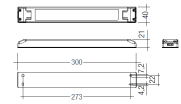

Scheme

71/LD6024

60W Power supply driver from the Troll family Standard DriverP.