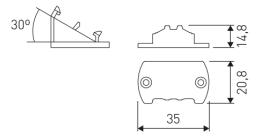

Dimensions

Product dimensions (mm) 20 x 1510 x 15,7

Scheme

Scheme

Product

Real power (W)	34,4
Real luminous flux (Lm)	2265
Luminous efficiency (Lm/W)	66
Beam angle (°)	60
Life time (h)	50000
IP	20
Electrical class insulation	Class 3
Photobiological risk	0 - Exempt
Operating temperature	from -20°C to 35°C
Electrical feeding	24 VDC

30 cm interconnection cable with
Male - Female.

LD044000000041

2 fixing plates.

Scheme

LD04400000042

15° - 2 fixing plates.

Scheme

LD04400000043

30° - 2 fixing plates.

Scheme

LD04400000044

45° - 2 fixing plates.

Scheme