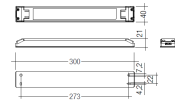

Dimensions

Product dimensions (mm) 20 x 1510 x 15,7

Scheme

Scheme

Product

Real power (W)	34,4
Real luminous flux (Lm)	2265
Luminous efficiency (Lm/W)	66
Beam angle (°)	60
Life time (h)	50000
IP	20
Electrical class insulation	Class 3
Photobiological risk	0 - Exempt
Operating temperature	from -20°C to 35°C
Electrical feeding	24 VDC

Pictograms

Accessories

48/04 With terminals up to 4 mm² section. To join 5 mm² silicone cable to 13 mm².

Picture

71/LD10024

96W Power supply driver from the Troll family Standard DriverP.

Picture

Scheme