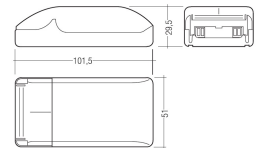

Scheme

73/DLP

Light dimming controller 12-24V.
On/Off Push, Dali, 0-10V, 1-10V.
(Master)