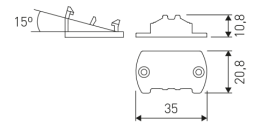

Dimensions

Product dimensions (mm) 20 x 1510 x 15,7

Scheme

Scheme

Product

Real power (W)	34,4
Real luminous flux (Lm)	2265
Luminous efficiency (Lm/W)	66
Beam angle (°)	60
Life time (h)	50000
IP	20
Electrical class insulation	Class 3
Photobiological risk	0 - Exempt
Operating temperature	from -20°C to 35°C
Electrical feeding	24 VDC

30 cm interconnection cable with
Male - Female.

LD044000000041

2 fixing plates.

Scheme

LD04400000042

15° - 2 fixing plates.

Scheme

LD04400000043

30° - 2 fixing plates.

Scheme

LD04400000044

45° - 2 fixing plates.

Scheme