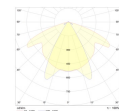

Dimensions

Product dimensions (mm) 20 x 1210 x 15,7

Scheme

Scheme

Product

Real power (W)	27,5
Real luminous flux (Lm)	2118
Luminous efficiency (Lm/W)	77
Beam angle (°)	60
Life time (h)	50000
IP	20
Electrical class insulation	Class 3
Photobiological risk	0 - Exempt
Operating temperature	from -20°C to 35°C
Electrical feeding	24 VDC

Control gear

Control gear Electronic Control Gear

Light source

Light source included	Yes
Light source	Led
Nominal power (W)	25
Colour temperature (K)	6500
CRI	80

Photometry

Photometry

Accessories

48/04 With terminals up to 4 mm² section. To join 5 mm² silicone cable to 13 mm².