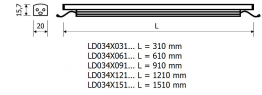

Dimensions

Product dimensions (mm) 20 x 1210 x 15,7

Scheme

Scheme

Product

Real power (W)	27,5
Real luminous flux (Lm)	2118
Luminous efficiency (Lm/W)	77
Beam angle (°)	60
Life time (h)	50000
IP	20
Electrical class insulation	Class 3
Photobiological risk	0 - Exempt
Operating temperature	from -20°C to 35°C
Electrical feeding	24 VDC

Control gear

Control gear Electronic Control Gear

Light source

Light source included	Yes
Light source	Led
Nominal power (W)	25
Colour temperature (K)	6500
CRI	80

Photometry

Photometry

Accessories

48/04 With terminals up to 4 mm² section. To join 5 mm² silicone cable to 13 mm².

Small format LED linear luminaire from the TROLL family Perfiled.

DESCRIPTION

Small format LED linear luminaire from the TROLL family Perfiled setting an advanced and innovative thermal balance system through passive dissipation with stable colour temperature of 6500° (cold white) optimised to be used as indoor or outdoor lighting where environmental integration was a relevant requirement such as bathrooms, kitchen furniture, shelves or retro-illumination. Designed for wall or ceiling surface mounted. Body profile built in extruded aluminium with IP65 connectors finished in grey. Luminaire built-in an optical system based on a lens made of synthetic material with an angle beam of 60°. Luminaire sets a 25 W LED source with CRI higher than 85 % and a chromatic dispersion lower than 3 SMCD. Fixture has a luminous flux of 2118 Lm, with an efficiency of 77 Lm/W and a total consumption of 27,5 W. The average life for the luminaire is 50000 h (stabilised at a minimum flux of 70 % from the original). Luminaire is fed at 220-240V; 50/60 Hz. and needs a constant power auxiliary gear.

30 cm cable with Female power supply connector.

LD04400000002

30 cm cable with Male power supply connector.

LD04400000003

30 cm interconnection cable with Male - Female.

LD044000000041

2 fixing plates.

Scheme