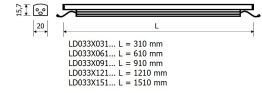

Dimensions

Product dimensions (mm) 20 x 1510 x 15,7

Scheme

Scheme

Product

Real power (W)	24,8
Real luminous flux (Lm)	1400
Luminous efficiency (Lm/W)	57
Beam angle (°)	60
Life time (h)	50000
IP	20
Electrical class insulation	Class 3
Photobiological risk	0 - Exempt
Operating temperature	from -20°C to 35°C
Electrical feeding	24 VDC

Control gear

Control gear Electronic Control Gear

Light source

Light source included	Yes
Light source	Led
Nominal power (W)	22,5
Colour temperature (K)	4000
CRI	80

Photometry

Photometry

Accessories

48/04 With terminals up to 4 mm² section. To join 5 mm² silicone cable to 13 mm².

Small format LED linear luminaire from the TROLL family Perfiled.

DESCRIPTION

Small format LED linear luminaire from the TROLL family Perfiled setting an advanced and innovative thermal balance system through passive dissipation with stable colour temperature of 4000° K (neutral white) optimised to be used as indoor or outdoor lighting where environmental integration was a relevant requirement such as bathrooms, kitchen furniture, shelves or retro-illumination. Designed for wall or ceiling surface mounted. Body profile built in extruded aluminium with IP65 connectors finished in grey. Luminaire built-in an optical system based on a lens made of synthetic material with an angle beam of 60°. Luminaire sets a 22,5 W LED source with CRI higher than 85 % and a chromatic dispersion lower than 3 SMCD. Fixture has a luminous flux of 1400 Lm, with an efficiency of 57 Lm/W and a total consumption of 24,8 W. The average life for the luminaire is 50000 h (stabilised at a minimum flux of 70 % from the original). Luminaire is fed at 220-240V; 50/60 Hz. and needs a constant power auxiliary gear.