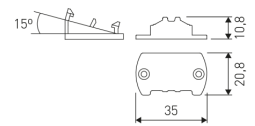

Dimensions

Product dimensions (mm) 20 x 1510 x 15,7

Scheme

Scheme

Product

Real power (W)	24,8
Real luminous flux (Lm)	1400
Luminous efficiency (Lm/W)	57
Beam angle (°)	60
Life time (h)	50000
IP	20
Electrical class insulation	Class 3
Photobiological risk	0 - Exempt
Operating temperature	from -20°C to 35°C
Electrical feeding	24 VDC

30 cm cable with Female power supply connector.

LD04400000002

30 cm cable with Male power supply connector.

LD04400000003

30 cm interconnection cable with Male - Female.

LD04400000041

2 fixing plates.

Scheme

LD04400000042

15° - 2 fixing plates.

Scheme

LD04400000043

30° - 2 fixing plates.

Scheme

LD04400000044

45° - 2 fixing plates.