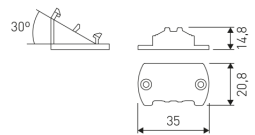

Dimensions

Product dimensions (mm) 20 x 1510 x 15,7

Scheme

Scheme

Product

Real power (W)	24,8
Real luminous flux (Lm)	1400
Luminous efficiency (Lm/W)	57
Beam angle (°)	60
Life time (h)	50000
IP	20
Electrical class insulation	Class 3
Photobiological risk	0 - Exempt
Operating temperature	from -20°C to 35°C
Electrical feeding	24 VDC

30 cm cable with Female power supply connector.

LD04400000002

30 cm cable with Male power supply connector.

LD04400000003

30 cm interconnection cable with Male - Female.

LD04400000041

2 fixing plates.

Scheme

LD04400000042

15° - 2 fixing plates.

Scheme

LD04400000043

30° - 2 fixing plates.

Scheme

LD04400000044

45° - 2 fixing plates.