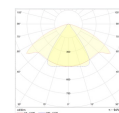

Dimensions

Product dimensions (mm) 20 x 1510 x 15,7

Scheme

Scheme

Product

Real power (W)	24,8
Real luminous flux (Lm)	1400
Luminous efficiency (Lm/W)	57
Beam angle (°)	60
Life time (h)	50000
IP	20
Electrical class insulation	Class 3
Photobiological risk	0 - Exempt
Operating temperature	from -20°C to 35°C
Electrical feeding	24 VDC

Control gear

Control gear Electronic Control Gear

Light source

Light source included	Yes
Light source	Led
Nominal power (W)	22,5
Colour temperature (K)	4000
CRI	80

Photometry

Photometry

Accessories

48/04 With terminals up to 4 mm² section. To join 5 mm² silicone cable to 13 mm².