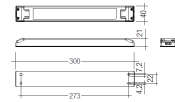

71/LD6024

60W Power supply driver from the
Troll family Standard DriverP.

Picture