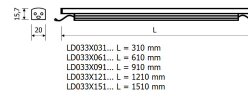

Small format LED linear luminaire from the TROLL family PerfileLED.

DESCRIPTION

Small format LED linear luminaire from the TROLL family PerfileLED setting an advanced and innovative thermal balance system through passive dissipation with stable colour temperature of 3000° K (warm white) optimised to be used as indoor or outdoor lighting where environmental integration was a relevant requirement such as bathrooms, kitchen furniture, shelves or retro-illumination. Designed for wall or ceiling surface mounted. Body profile built in extruded aluminium with IP65 connectors finished in grey. Luminaire built-in an optical system based on a lens made of synthetic material with an angle beam of 60°. Luminaire sets a 22,5 W LED source with CRI higher than 85 % and a chromatic dispersion lower than 3 SMCD. Fixture has a luminous flux of 1245 Lm, with an efficiency of 50 Lm/W and a total consumption of 24,8 W. The average life for the luminaire is 50000 h (stabilised at a minimum flux of 70 % from the original). Luminaire is fed at 220-240V; 50/60 Hz. and needs a constant power auxiliary gear.

Item code	LD033615114011
Product type	IN
Category	Surface Linears
Family	Led Profile
Subfamily	Perfiled
Materials	Body profile built in extruded aluminium with IP65 connectors.
Optical system	Luminaire built-in an optical system based on a lens made of synthetic material.
Installation instructions	Luminaire designed for wall or ceiling surface mounted.