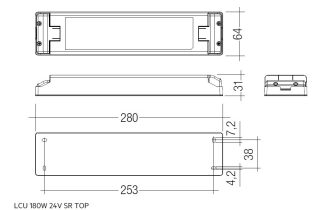

71/LD10024

96W Power supply driver from the Troll family Standard DriverP.

Picture

Scheme

71/LD15024

150W - Power supply 120-240Vac/24V.

Picture

71/LD18024

180W Power supply driver from the Troll family Standard DriverP

Picture

Scheme