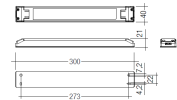

Picture

71/LD10024

96W Power supply driver from the Troll family Standard DriverP.

Picture

Scheme

71/LD15024

150W - Power supply 120-240Vac/24V.

Picture

71/LD18024

180W Power supply driver from the Troll family Standard DriverP

Picture

Scheme