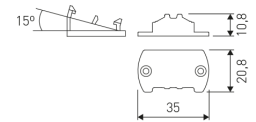

Scheme

LD044000000043	30° - 2 fixing plates.