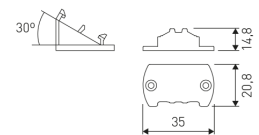

Scheme

LD044000000044	45° - 2 fixing plates.