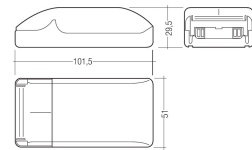

73/DLP

Light dimming controler 12-24V.
On/Off Push, Dali, 0-10V, 1-10V.
(Master)

Picture