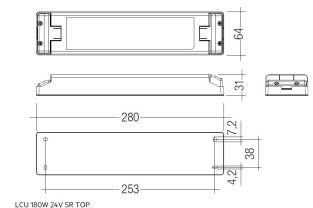

71/LD3524

35W Power supply driver from the Troll family Standard DriverP.

Picture