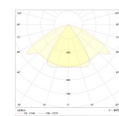

Photometry

Photometry