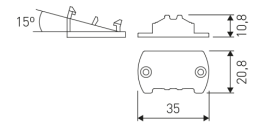

---

**Dimensions**

---

Product dimensions (mm)	20 x 610 x 15,7
-------------------------	-----------------

---

---

**Scheme**

---

2 fixing plates.

Scheme

LD04400000042

15° - 2 fixing plates.

Scheme

LD04400000043

30° - 2 fixing plates.

Scheme