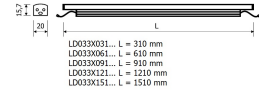

---

**Dimensions**

---

Product dimensions (mm)	20 x 610 x 15,7
-------------------------	-----------------

---

---

**Scheme**

---

---

**Scheme**

---

---

**Product**

---

Real power (W)	10
Real luminous flux (Lm)	503
Luminous efficiency (Lm/W)	50
Beam angle (°)	60
Life time (h)	50000
IP	20
Electrical class insulation	Class 3
Photobiological risk	0 - Exempt
Operating temperature	from -20°C to 35°C
Electrical feeding	24 VDC