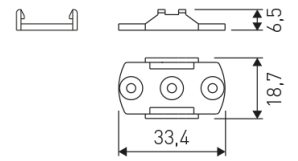

---

**Dimensions**

---

Product dimensions (mm)	20 x 610 x 15,7
-------------------------	-----------------

---

---

**Scheme**

---

## Picture

LD04400000001

30 cm cable with Female power  
supply connector.

LD04400000002

30 cm cable with Male power supply  
connector.

LD04400000003

30 cm interconnection cable with  
Male - Female.

LD044000000041

2 fixing plates.

Scheme

LD04400000042

15° - 2 fixing plates.

Scheme

LD04400000043

30° - 2 fixing plates.

Scheme