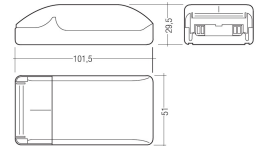

Scheme

73/DLP

Light dimming controller 12-24V.
On/Off Push, Dali, 0-10V, 1-10V.
(Master)