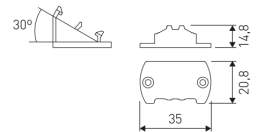

---

**Dimensions**

---

Product dimensions (mm)	20 x 610 x 15,7
-------------------------	-----------------

---

---

**Scheme**

---

2 fixing plates.

Scheme

LD04400000042

15° - 2 fixing plates.

Scheme

LD04400000043

30° - 2 fixing plates.

Scheme