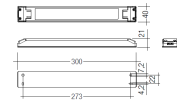

---

**Dimensions**

---

Product dimensions (mm)	20 x 610 x 15,7
-------------------------	-----------------

---

---

**Scheme**

---

---

**Pictograms**

---

Picture

71/LD10024

**96W Power supply driver from the Troll family Standard DriverP.**

Picture

Scheme