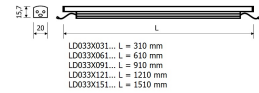

Dimensions

Product dimensions (mm) 20 x 1510 x 15,7

Scheme

Scheme

Product

Real power (W)	24,8
Real luminous flux (Lm)	1480
Luminous efficiency (Lm/W)	60
Beam angle (°)	60
Life time (h)	50000
IP	20
Electrical class insulation	Class 3
Photobiological risk	0 - Exempt
Operating temperature	from -20°C to 35°C
Electrical feeding	24 VDC

Control gear

Control gear Electronic Control Gear

Light source

Light source included	Yes
Light source	Led
Nominal power (W)	22,5
Colour temperature (K)	6500
CRI	80

Photometry

Photometry

Accessories

48/04 With terminals up to 4 mm² section.
To join 5 mm² silicone cable to 13 mm².