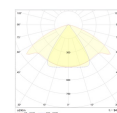

Dimensions

Product dimensions (mm) 20 x 1510 x 15,7

Scheme

Scheme

Product

Real power (W)	24,8
Real luminous flux (Lm)	1480
Luminous efficiency (Lm/W)	60
Beam angle (°)	60
Life time (h)	50000
IP	20
Electrical class insulation	Class 3
Photobiological risk	0 - Exempt
Operating temperature	from -20°C to 35°C
Electrical feeding	24 VDC

Control gear

Control gear Electronic Control Gear

Light source

Light source included	Yes
Light source	Led
Nominal power (W)	22,5
Colour temperature (K)	6500
CRI	80

Photometry

Photometry

Accessories

48/04 With terminals up to 4 mm² section.
To join 5 mm² silicone cable to 13 mm².