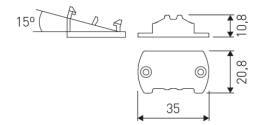

Dimensions

Product dimensions (mm) 20 x 1510 x 15,7

Scheme

Scheme

Product

Real power (W)	24,8
Real luminous flux (Lm)	1480
Luminous efficiency (Lm/W)	60
Beam angle (°)	60
Life time (h)	50000
IP	20
Electrical class insulation	Class 3
Photobiological risk	0 - Exempt
Operating temperature	from -20°C to 35°C
Electrical feeding	24 VDC

LD04400000001

30 cm cable with Female power
supply connector.

LD04400000002

30 cm cable with Male power supply
connector.

LD04400000003

30 cm interconnection cable with
Male - Female.

LD044000000041

2 fixing plates.

Scheme

LD04400000042

15° - 2 fixing plates.

Scheme

LD04400000043

30° - 2 fixing plates.

Scheme

LD04400000044