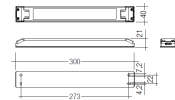

Dimensions

Product dimensions (mm) 20 x 1510 x 15,7

Scheme

Scheme

Product

Real power (W)	24,8
Real luminous flux (Lm)	1480
Luminous efficiency (Lm/W)	60
Beam angle (°)	60
Life time (h)	50000
IP	20
Electrical class insulation	Class 3
Photobiological risk	0 - Exempt
Operating temperature	from -20°C to 35°C
Electrical feeding	24 VDC

Pictograms

Picture

71/LD10024

96W Power supply driver from the Troll family Standard DriverP.

Picture

Scheme

71/LD18024

180W Power supply driver from the Troll family Standard DriverP.