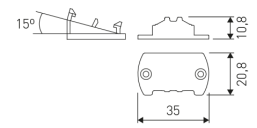

Dimensions

Product dimensions (mm) 20 x 610 x 15,7

Scheme

Scheme

Product

Real power (W)	10
Real luminous flux (Lm)	592
Luminous efficiency (Lm/W)	59
Beam angle (°)	60
Life time (h)	50000
IP	20
Electrical class insulation	Class 3
Photobiological risk	0 - Exempt
Operating temperature	from -20°C to 35°C
Electrical feeding	24 VDC

30 cm cable with Female power supply connector.

LD04400000002

30 cm cable with Male power supply connector.

LD04400000003

30 cm interconnection cable with Male - Female.

LD04400000041

2 fixing plates.

Scheme

LD04400000042

15° - 2 fixing plates.

Scheme

LD04400000043

30° - 2 fixing plates.

Scheme

LD04400000044

45° - 2 fixing plates.