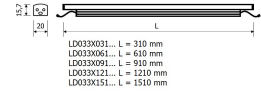

Dimensions

Product dimensions (mm) 20 x 610 x 15,7

Scheme

Scheme

Product

Real power (W)	10
Real luminous flux (Lm)	592
Luminous efficiency (Lm/W)	59
Beam angle (°)	60
Life time (h)	50000
IP	20
Electrical class insulation	Class 3
Photobiological risk	0 - Exempt
Operating temperature	from -20°C to 35°C
Electrical feeding	24 VDC

Control gear

Control gear Electronic Control Gear

Light source

Light source included	Yes
Light source	Led
Nominal power (W)	9
Colour temperature (K)	6500
CRI	80

Photometry

Photometry

Accessories

48/04 With terminals up to 4 mm² section. To join 5 mm² silicone cable to 13 mm².

Small format LED linear luminaire from the TROLL family PerfileLED.

DESCRIPTION

Small format LED linear luminaire from the TROLL family PerfileLED setting an advanced and innovative thermal balance system through passive dissipation with stable colour temperature of 6500° (cold white) optimised to be used as indoor or outdoor lighting where environmental integration was a relevant requirement such as bathrooms, kitchen furniture, shelves or retro-illumination. Designed for wall or ceiling surface mounted. Body profile built in extruded aluminium with IP65 connectors finished in grey. Luminaire built-in an optical system based on a lens made of synthetic material with an angle beam of 60°. Luminaire sets a 9 W LED source with CRI higher than 85 % and a chromatic dispersion lower than 3 SMCD. Fixture has a luminous flux of 592 Lm, with an efficiency of 59 Lm/W and a total consumption of 10 W. The average life for the luminaire is 50000 h (stabilised at a minimum flux of 70 % from the original). Luminaire is fed at 220-240V; 50/60 Hz. and needs a constant power auxiliary gear.