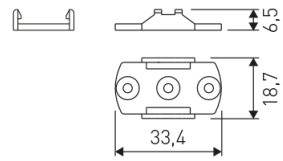

Dimensions

Product dimensions (mm) 20 x 610 x 15,7

Scheme

Scheme

Product

Real power (W)	10
Real luminous flux (Lm)	592
Luminous efficiency (Lm/W)	59
Beam angle (°)	60
Life time (h)	50000
IP	20
Electrical class insulation	Class 3
Photobiological risk	0 - Exempt
Operating temperature	from -20°C to 35°C
Electrical feeding	24 VDC

30 cm cable with Female power supply connector.

LD04400000002

30 cm cable with Male power supply connector.

LD04400000003

30 cm interconnection cable with Male - Female.

LD04400000041

2 fixing plates.

Scheme

LD04400000042

15° - 2 fixing plates.

Scheme

LD04400000043

30° - 2 fixing plates.

Scheme

LD04400000044

45° - 2 fixing plates.