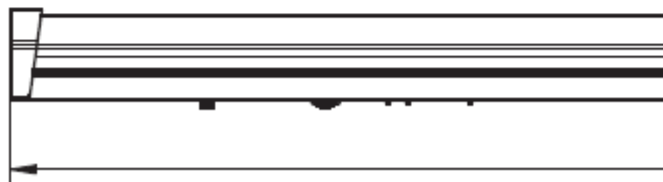

METEOR COMPACT Item code AG0E
Luminous flux limit of 80% (L80B10). Luminaire is an auxiliary device and powered by mains voltage: 220-240V

Item code

AG0E2AMLC1BBB9

Product type

www.troll.es

www.luxion.com

Surface & Suspended Luminaires

Family

Meteor

Subfamily

Meteor Compact

Materials

Luminaire body is manufactured in steel sheet with wh

Optical system

Luminaire built-in a PMMA opal diffuser with an open

Installation instructions

Luminaire is designed for surface installation to a ceiling