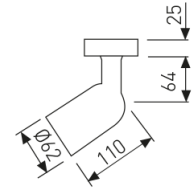

---

**Dimensions**

---

Product dimensions (mm)	ø62x199
Packing dimensions (mm)	170x115x112
Net weight (g)	385

---

---

**Scheme**

---

Scheme

---

**Product**

---

Real power (W)	Max. 120
IP	20
Electrical class insulation	Class 1
Operating temperature	from -20°C to 35°C
Electrical feeding	220..230V, 50/60Hz
Colour	White

---

---

**Control gear**

---

Control gear	Without Gear
--------------	--------------

---

---

**Light source**

---

Light source	Led
Lamp holder	E27
Nominal power (W)	120

---