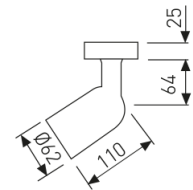

Dimensions

Product dimensions (mm)	ø62x199
Packing dimensions (mm)	170x115x112
Net weight (g)	385

Scheme

Scheme

Product

Real power (W)	Max. 120
IP	20
Electrical class insulation	Class 1
Operating temperature	from -20°C to 35°C
Electrical feeding	220..230V, 50/60Hz
Colour	Grey

Control gear

Control gear	Without Gear
--------------	--------------

Light source

Light source	Led
Lamp holder	E27
Nominal power (W)	120

Accessories

39/21	Extra reflector (for ref.766), only for the following lamps: A60, TS-DSE.
-------	---