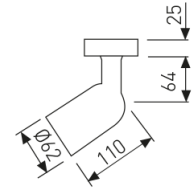

Dimensions

Product dimensions (mm)	ø62x199
Packing dimensions (mm)	170x115x112
Net weight (g)	385

Scheme

Scheme

Product

Real power (W)	Max. 120
IP	21
Electrical class insulation	Class 1
Operating temperature	from -20°C to 35°C
Electrical feeding	220..230V, 50/60Hz
Colour	Black

Control gear

Control gear	Without Gear

Light source

Light source	Led
Lamp holder	E27
Nominal power (W)	120

Accessories

39/04	Extra reflector (for ref.766), only for the following lamps: A60, TS-DSE.

Picture

Spotlight from the TROLL family Easy.

DESCRIPTION

Spotlight from the TROLL family Easy optimised to be used as general & accent lighting for commercial areas shop-windows and different indoor spaces. Designed for wall or ceiling surface mounted. Luminaire body built in die-cast aluminium finished in black. Luminaire sets a ball joint system which allows Use a R63, R80, R90, PAR 20, 30, PAR 38 ó R50 lightsource with maximum power of 120 W. Lightsource not included. Luminaire is fed at 220-240V; 50/60 Hz. and doesn't need auxiliary gear.

Item code	766/B/04
Product type	IN
Category	Tracklights
Family	Easy
Subfamily	Easy
Materials	Luminaire body built in die-cast aluminium.

Optical system

Installation instructions Luminaire designed for wall or ceiling surface mounted.

Pictograms