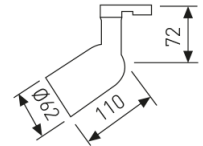

Dimensions

Product dimensions (mm)	ø62x174
Packing dimensions (mm)	250x75x70
Net weight (g)	302

Scheme

Scheme

Product

Real power (W)	Max. 120
IP	20
Electrical class insulation	Class 1
Operating temperature	from -20°C to 35°C
Electrical feeding	220..230V, 50/60Hz
Colour	White

Control gear

Control gear	Without Gear
--------------	--------------

Light source

Light source	Led
Lamp holder	E27
Nominal power (W)	120

Accessories

39/33	Extra reflector (for ref.766), only for the following lamps: A60, TS-DSE.
-------	---

Picture

Spotlight from the TROLL family Easy.

DESCRIPTION

Spotlight from the TROLL family Easy optimised to be used as general & accent lighting for commercial areas shop-windows and different indoor spaces. Designed for Installation on the TROLL triphasic track. Luminaire body built in die-cast aluminium finished in white. Luminaire sets a ball joint system which allows Use a R63, R80, R90, PAR 20, 30, PAR 38 ó R50 lightsource with maximum power of 120 W. Lightsource not included. Luminaire is fed at 220-240V; 50/60 Hz. and doesn't need auxiliary gear.

Item code	766E/33
Product type	IN
Category	Tracklights
Family	Easy
Subfamily	Easy
Materials	Luminaire body built in die-cast aluminium.

Optical system

Installation instructions Luminaire designed for Installation on the TROLL triphasic track.