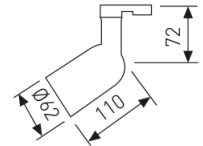

---

**Dimensions**

Product dimensions (mm)	ø62x174
Packing dimensions (mm)	250x75x70
Net weight (g)	302

---

**Scheme**

---

 Scheme

---

**Product**

Real power (W)	Max. 120
IP	20
Electrical class insulation	Class 1
Operating temperature	from -20°C to 35°C
Electrical feeding	220..230V, 50/60Hz
Colour	Grey

---

**Control gear**

Control gear	Without Gear
--------------	--------------