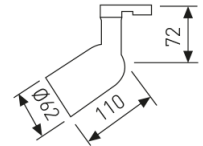

Dimensions

Product dimensions (mm)	ø62x174
Packing dimensions (mm)	250x75x70
Net weight (g)	302

Scheme

Scheme

Product

Real power (W)	Max. 120
IP	20
Electrical class insulation	Class 1
Operating temperature	from -20°C to 35°C
Electrical feeding	220..230V, 50/60Hz
Colour	Black

Control gear

Control gear	Without Gear
--------------	--------------

Light source

Light source	Led
Lamp holder	E27
Nominal power (W)	120

Accessories

39/04	Extra reflector (for ref.766), only for the following lamps: A60, TS-DSE.
-------	---

Item code	766E/04
Product type	IN
Category	Tracklights
Family	Easy
Subfamily	Easy
Materials	Luminaire body built in die-cast aluminium.

Optical system

Installation instructions Luminaire designed for Installation on the TROLL triphasic track.