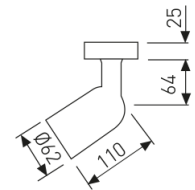

Dimensions

Product dimensions (mm)	ø62x199
Packing dimensions (mm)	170x115x112
Net weight (g)	385

Scheme

Scheme

Product

Real power (W)	Max. 50
IP	20
Electrical class insulation	Class 2
Operating temperature	from -20°C to 35°C
Electrical feeding	220..230V, 50/60Hz
Colour	Grey

Control gear

Control gear	Without Gear

Light source

Light source	Led
Lamp holder	GU10
Nominal power (W)	50

Spotlight from the TROLL family Easy.

DESCRIPTION

Spotlight from the TROLL family Easy optimised to be used as general & accent lighting for commercial areas shop-windows and different indoor spaces. Designed for wall or ceiling surface mounted. Luminaire body built in die-cast aluminium finished in grey. Luminaire sets a ball joint system which allows Use a QPAR16 lightsource with maximum power of 50 W. Lightsource not included. Luminaire is fed at 220-240V; 50/60 Hz. and doesn't need auxiliary gear.

Item code	765/B/21
Product type	IN
Category	Tracklights
Family	Easy
Subfamily	Easy
Materials	Luminaire body built in die-cast aluminium.
Optical system	
Installation instructions	Luminaire designed for wall or ceiling surface mounted.

Pictograms