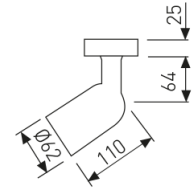

---

**Dimensions**

---

Product dimensions (mm)	ø62x199
Packing dimensions (mm)	170x115x112
Net weight (g)	385

---

---

**Scheme**

---

Scheme

---

**Product**

---

Real power (W)	Max. 50
IP	20
Electrical class insulation	Class 2
Operating temperature	from -20°C to 35°C
Electrical feeding	220..230V, 50/60Hz
Colour	Black

---

---

**Control gear**

---

Control gear	Without Gear
--------------	--------------

---

---

**Light source**

---

Light source	Led
Lamp holder	GU10
Nominal power (W)	50

---