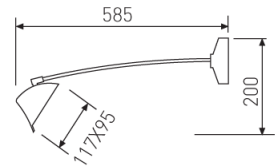

Dimensions

Product dimensions (mm)	585 x 200
Packing dimensions (mm)	662 x 130 x 110
Net weight (g)	800
Gross weight (Kg)	0,85

Scheme

Scheme

Compact asymmetrical LED projector from the TROLL family S.D.I.V..

DESCRIPTION

Compact asymmetrical LED projector from the TROLL family S.D.I.V. setting an advanced and innovative thermal balance system through passive dissipation with stable colour temperature of 3000° K (warm white) optimised to light vertical planes in ephemeral installations such as stands and exhibitions, as well as fix installations like commercial shelves, libraries art galleries or similar. Designed for wall or ceiling surface mounted. Head built in die-cast aluminium with matt protection glass and steel rod finished in black. Luminaire built-in a high purity wallwasher reflector with an angle beam of 85°/70°. Luminaire sets a 13 W LED source with CRI higher than 80 % and a chromatic dispersion lower than 9 SDCM. Luminaire sets a ball joint system which allows tilting 45°. Fixture has a luminous flux of 700 Lm, with an efficiency of 53,8 Lm/W and a total consumption of 13 W. The average life for the luminaire is 50000 h (stabilised at a minimum flux of 70 % from the original). Luminaire fed at 220-240V; 50/60 Hz.

Item code	747L/BP83/04
Product type	IN
Category	Tracklights
Family	S.D.I.V.
Subfamily	S.D.I.V.
Materials	Head built in die-cast aluminium with matt protection glass and steel rod.
Optical system	Luminaire built-in a high purity wallwasher reflector.
Installation instructions	Luminaire designed for wall or ceiling surface mounted.

Pictograms

Product