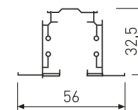

Dimensions

Product dimensions (mm)	31,5 x 3000 x 32,5
-------------------------	--------------------

Scheme

Scheme

Product

IP	20
Electrical class insulation	Class 1
Electrical feeding	100..240V, 50/60Hz
Colour	White

L=182 mm

2434/33

Ceiling rose fastening.

Picture

Scheme

2435/00

M6 threaded stem.

Picture

Scheme

L=2000mm

2438/00

M6 nut.

Picture

Scheme

2439/00

M6 adjustment sleeve.

Picture

Scheme

2440/00

Cable suspension.

Picture

Scheme

L=1500mm

2441/00