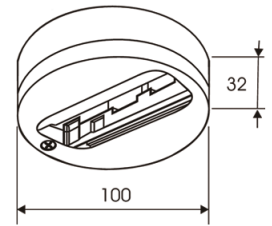

Dimensions

Product dimensions (mm)	31,5 x 3000 x 32,5
-------------------------	--------------------

Scheme

Scheme

Product

IP	20
Electrical class insulation	Class 1
Electrical feeding	100..240V, 50/60Hz
Colour	White

Picture

2408/01/33

Left "L" connector, option of connection.

Picture

2408/02/33

Right "L" connector, option of connection.

Picture

Scheme

2417/33

Adaptor with cable.

Picture

Scheme

2427/33

Surface base for spotlights with tree-phase adapter.

Picture

Scheme