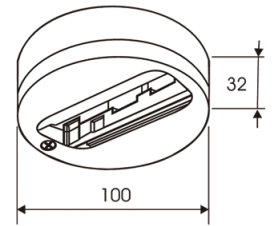

## Dimensions

Product dimensions (mm)	31,5 x 4000 x 32,5
-------------------------	--------------------

Scheme

2413/00

Fastening directly to the ceiling.

Picture

Scheme

2417/33

Adaptor with cable.

Picture

Scheme

2427/33

Surface base for spotlights with three-phase adapter.

Picture

Scheme

2431/00

Suspension clamp.

Picture