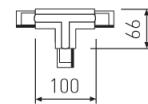

## Dimensions

Product dimensions (mm)	31,5 x 3000 x 32,5
-------------------------	--------------------

---

2407/01/33

Left "T" connector, option of connection.

Picture

2407/02/33

Right "T" connector, option of connection.

Picture

Scheme

2407/03/33

Right "T" connector, option of connection.

Picture

2407/04/33

Left "T" connector, option of connection.

Picture

2408/01/33

Left "L" connector, option of connection.