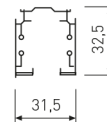

Product

IP	20
Electrical class insulation	Class 1
Electrical feeding	100..240V, 50/60Hz
Colour	White

Control gear

Accessories

2400/33	End cover.