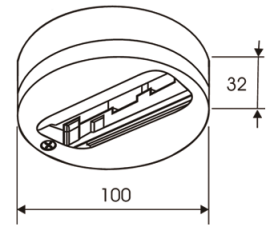

## Dimensions

Product dimensions (mm)	31,5 x 3000 x 32,5
-------------------------	--------------------

Scheme

2413/00

Fastening directly to the ceiling.

Picture

Scheme

2417/33

Adaptor with cable.

Picture

Scheme

2427/33

Surface base for spotlights with three-phase adapter.

Picture

Scheme

2431/00

Suspension clamp.

Picture