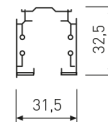

Product

IP	20
Electrical class insulation	Class 1
Electrical feeding	100..240V, 50/60Hz
Colour	Black

Control gear

Accessories

2400/04	End cover.