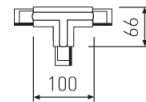

---

**Dimensions**

---

Product dimensions (mm)	31,5 x 3000 x 32,5
-------------------------	--------------------

---

---

**Scheme**

---

---

2407/01/04

Left "T" connector, option of connection.

Picture

2407/02/04

Right "T" connector, option of connection.

Picture

Scheme

2407/03/04

Right "T" connector, option of connection.

Picture

2407/04/04

Left "T" connector, option of connection.

Picture

2408/01/04

Left "L" connector, option of connection.