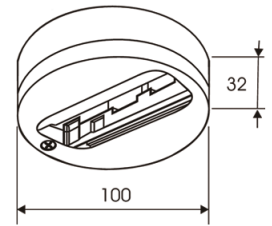

---

**Dimensions**

---

Product dimensions (mm)	31,5 x 3000 x 32,5
-------------------------	--------------------

---

---

**Scheme**

---

Picture

2408/02/04

Right "L" connector, option of connection.

Picture

Scheme

2409/04

"+" connector, option of connection.

Picture

Scheme

2413/00

Fastening directly to the ceiling.

Picture

Scheme

2417/04

Adaptor with cable.

Picture

Scheme

2427/04

Surface base for spotlights with tree-phase adapter.

Picture

Scheme

2431/00

Suspension clamp.

Picture