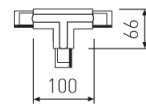

Dimensions

Product dimensions (mm)	31,5 x 4000 x 32,5
-------------------------	--------------------

Scheme

Scheme

Product

IP	20
Electrical class insulation	Class 1
Electrical feeding	100..240V, 50/60Hz
Colour	White

DALI Flexible connector.

Picture

Scheme

2403D/10/33

Continuity connector with DALI connection.

Picture

Scheme

2403D/33

DALI continuity connector.

Picture

Scheme

2407D/01/33

DALI connector "T" Left with possibility of connection.

Picture

2407D/02/33

DALI "T" connector Right with possibility of connection.

Picture

Scheme

2407D/03/33

DALI "T" connector Right with possibility of connection.

Picture

2407D/04/33

DALI connector "T" Left with possibility of connection.

Picture