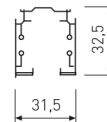

Dimensions

Product dimensions (mm)	31,5 x 4000 x 32,5
-------------------------	--------------------

Scheme

Scheme

Product

IP	20
Electrical class insulation	Class 1
Electrical feeding	100..240V, 50/60Hz
Colour	White

Reinforced suspension clamp.

Picture

Scheme

L=182 mm

2434/33

Ceiling rose fastening.

Picture

Scheme

2435/00

M6 threaded stem.

Picture

Scheme

L=2000mm

2438/00

M6 nut.

Picture

Picture

Scheme

L=1500mm

2441/00

Bending tool.

Picture

Scheme