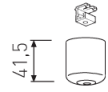

Scheme

2435/00

M6 threaded stem.

Picture