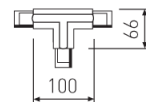

DALI connector "T" Left with possibility of connection.

Picture

2407D/02/04

DALI "T" connector Right with possibility of connection.

Picture

Scheme

2407D/03/04

DALI "T" connector Right with possibility of connection.

Picture

2407D/04/04

DALI connector "T" Left with possibility of connection.

Picture

2408D/01/04

DALI connector "L" Left with possibility of connection.

Picture

2408D/02/04

L=2000mm

---

2438/00

M6 nut.

---

Picture

---

Scheme