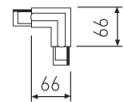

DALI connector "T" Left with possibility of connection.

Picture

2407D/02/04

DALI "T" connector Right with possibility of connection.

Picture

Scheme

2407D/03/04

DALI "T" connector Right with possibility of connection.

Picture

2407D/04/04

DALI connector "T" Left with possibility of connection.

Picture

2408D/01/04

DALI connector "L" Left with possibility of connection.

Picture

2408D/02/04

DALI "L" connector Right with possibility of connection.

Picture

Scheme

2409D/04

DALI "+" connector with possibility of connection.

Picture

Scheme

2413/00

L=2000mm

---

2438/00

M6 nut.

---

Picture

---

Scheme