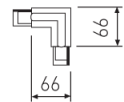

---

**Dimensions**

---

Product dimensions (mm)	31,5 x 1000 x 32,5
-------------------------	--------------------

---

---

**Scheme**

---

## Scheme

2407D/01/04

DALI connector "T" Left with possibility of connection.

Picture

2407D/02/04

DALI "T" connector Right with possibility of connection.

Picture

Scheme

2407D/03/04

DALI "T" connector Right with possibility of connection.

Picture

2407D/04/04

DALI connector "T" Left with possibility of connection.

Picture

2408D/01/04

DALI connector "L" Left with possibility of connection.

Picture

2408D/02/04

DALI "L" connector Right with possibility of connection.

Picture

Scheme

2409D/04

DALI "+" connector with possibility of connection.

Picture