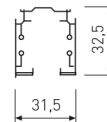

Product

IP	20
Electrical class insulation	Class 1
Electrical feeding	100..240V, 50/60Hz
Colour	Grey

Control gear

Accessories

2400/04	End cover.