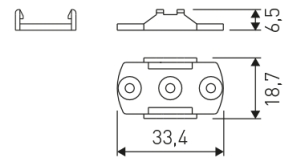

Scheme

478/C100/00

Transparent cover.

Scheme