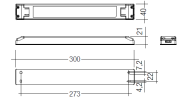

71/LD18024

180W Power supply driver from the Troll family Standard DriverP