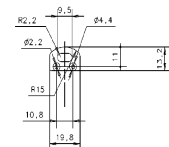

Dimensions

Product dimensions (mm)	10 x 1000 x 2,5
Packing dimensions (mm)	150 x 200 x 4
Net weight (g)	45
Gross weight (Kg)	0,095

Product

Real power (W)	26,4
Real luminous flux (Lm)	2312
Luminous efficiency (Lm/W)	87,6
Beam angle (°)	120
Life time (h)	30000
IP	20
Electrical class insulation	Class 3
Photobiological risk	0 - Exempt
Operating temperature	from -20°C to 35°C
Electrical feeding	24 VDC
Energy efficiency class	A+

Scheme

478/C100/00

Transparent cover.

Scheme

478/P100/21

Aluminium profile.

Scheme

478/T/21

Profile covers. (2 units)

Scheme

48/04

With terminals up to 4 mm² section. To join 5 mm² silicone cable to 13 mm².

Picture

71/LD10024

96W Power supply driver from the Troll family Standard DriverP.

Picture