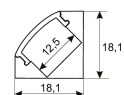

Dimensions

Product dimensions (mm)	10 x 1000 x 2,5
Packing dimensions (mm)	150 x 200 x 4
Net weight (g)	45
Gross weight (Kg)	0,095

Product

Real power (W)	26,4
Real luminous flux (Lm)	2312
Luminous efficiency (Lm/W)	87,6
Beam angle (°)	120
Life time (h)	30000
IP	20
Electrical class insulation	Class 3
Photobiological risk	0 - Exempt
Operating temperature	from -20°C to 35°C
Electrical feeding	24 VDC
Energy efficiency class	A+

Scheme

11.7890.1011.20

1 m length recessed profile set. Includes: Recessed anodized aluminium profile (Alu6063-T5) + PC opal diffuser + Installation clips + End caps.

Scheme

11.7890.1021.20

1 m length surface profile set. Includes: Anodized aluminium profile (Alu6063-T5) + PC opal diffuser + Installation clips + End caps.

Scheme

11.7890.1031.20

1 m length 45° surface profile set. Includes: Anodized aluminium profile (Alu6063-T5) + PC opal diffuser + Installation clips + End caps.

Scheme

478/33

Upper fastening staples. (1 unit)