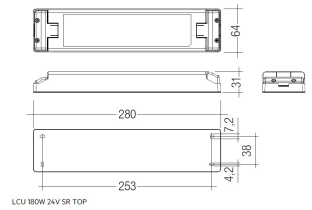

Dimensions

Product dimensions (mm)	10 x 1000 x 2,5
Packing dimensions (mm)	150 x 200 x 4
Net weight (g)	45
Gross weight (Kg)	0,095

Product

Real power (W)	26,4
Real luminous flux (Lm)	2312
Luminous efficiency (Lm/W)	87,6
Beam angle (°)	120
Life time (h)	30000
IP	20
Electrical class insulation	Class 3
Photobiological risk	0 - Exempt
Operating temperature	from -20°C to 35°C
Electrical feeding	24 VDC
Energy efficiency class	A+

Profile covers. (2 units)

Scheme

48/04

With terminals up to 4 mm² section. To join 5 mm² silicone cable to 13 mm².

Picture

71/LD10024

96W Power supply driver from the Troll family Standard DriverP.

Picture

Scheme

71/LD18024

180W Power supply driver from the Troll family Standard DriverP

Picture

Scheme

71/LD3524

35W Power supply driver from the Troll family Standard DriverP.

Picture