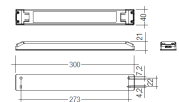

Scheme

71/LD6024

60W Power supply driver from the Troll family Standard DriverP.