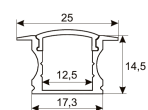

Scheme

1 m. length high efficiency adhesive flexible LED strip from the TROLL family Flexiled.

DESCRIPTION

1 m. length high efficiency adhesive flexible LED strip from the TROLL family Flexiled setting an advanced and innovative thermal balance system through passive dissipation with stable colour temperature of 6500° (cold white) optimised to be used as indoor or outdoor lighting where environmental integration was a relevant requirement such as bathrooms, kitchen furniture, shelves or retro-illumination. Designed for wall or ceiling surface mounted. Luminaire built-in a silicone protection diffuser with an angle beam of 120°. Luminaire sets a 20 W LED source with CRI higher than 85 % and a chromatic dispersion lower than 3 SMCD. Fixture has a luminous flux of 2312 Lm, with an efficiency of 87,6 Lm/W and a total consumption of 26,4 W. The average life for the luminaire is 30000 h (stabilised at a minimum flux of 70 % from the original). Luminaire is fed at 220-240V; 50/60 Hz. and needs a constant power auxiliary gear.

Item code	11.7890.2486.01
Product type	IN
Category	Surface & Suspended Linears
Family	Led Profile
Subfamily	Flexiled
Materials	Luminaire built in clear silicone UV protected.
Optical system	Luminaire built-in a silicone protection diffuser.
Installation instructions	Luminaire designed for wall or ceiling surface mounted.
Pictograms