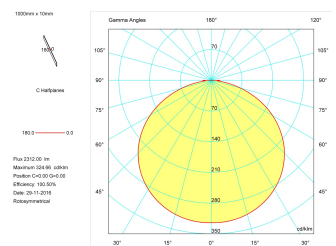

Photometry

Photometry

Accessories

11.7890.0011.20	1 m length recessed profile set. Includes: Recessed anodized aluminium profile (Alu6063-T5) + PC clear diffuser + Installation clips + End caps.

Scheme

1 m. length high efficiency adhesive flexible LED strip from the TROLL family Flexiled.

DESCRIPTION

1 m. length high efficiency adhesive flexible LED strip from the TROLL family Flexiled setting an advanced and innovative thermal balance system through passive dissipation with stable colour temperature of 6500° (cold white) optimised to be used as indoor or outdoor lighting where environmental integration was a relevant requirement such as bathrooms, kitchen furniture, shelves or retro-illumination. Designed for wall or ceiling surface mounted. Luminaire built-in a silicone protection diffuser with an angle beam of 120°. Luminaire sets a 20 W LED source with CRI higher than 85 % and a chromatic dispersion lower than 3 SMCD. Fixture has a luminous flux of 2312 Lm, with an efficiency of 87,6 Lm/W and a total consumption of 26,4 W. The average life for the luminaire is 30000 h (stabilised at a minimum flux of 70 % from the original). Luminaire is fed at 220-240V; 50/60 Hz. and needs a constant power auxiliary gear.

Item code	11.7890.2486.01
Product type	IN
Category	Surface & Suspended Linears
Family	Led Profile
Subfamily	Flexiled
Materials	Luminaire built in clear silicone UV protected.
Optical system	Luminaire built-in a silicone protection diffuser.
Installation instructions	Luminaire designed for wall or ceiling surface mounted.
Pictograms