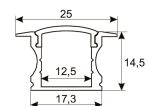

2 m. length high efficiency adhesive flexible LED strip from the TROLL family Flexiled.

DESCRIPTION

2 m. length high efficiency adhesive flexible LED strip from the TROLL family Flexiled setting an advanced and innovative thermal balance system through passive dissipation with stable colour temperature of 4000° K (neutral white) optimised to be used as indoor or outdoor lighting where environmental integration was a relevant requirement such as bathrooms, kitchen furniture, shelves or retro-illumination. Designed for wall or ceiling surface mounted. Luminaire built-in a silicone protection diffuser with an angle beam of 120°. Luminaire sets a 20 W LED source with CRI higher than 85 % and a chromatic dispersion lower than 3 SMCD. Fixture has a luminous flux of 2332 Lm, with an efficiency of 88,3 Lm/W and a total consumption of 26,4 W. The average life for the luminaire is 30000 h (stabilised at a minimum flux of 70 % from the original). Luminaire is fed at 220-240V; 50/60 Hz. and needs a constant power auxiliary gear.

Item code	11.7890.2484.02
Product type	IN
Category	Surface Linears
Family	Led Profile
Subfamily	Flexiled
Materials	Luminaire built in clear silicone UV protected.
Optical system	Luminaire built-in a silicone protection diffuser.
Installation instructions	Luminaire designed for wall or ceiling surface mounted.

Pictograms

Dimensions

Product dimensions (mm)	10 x 2000 x 2,5
Packing dimensions (mm)	150 x 200 x 4
Net weight (g)	90
Gross weight (Kg)	0,14

Product

Real power (W)	26,4
Real luminous flux (Lm)	2332
Luminous efficiency (Lm/W)	88,3
Beam angle (°)	120
Life time (h)	30000
IP	20
Electrical class insulation	Class 3
Photobiological risk	0 - Exempt
Operating temperature	from -20°C to 35°C
Electrical feeding	24 VDC
Energy efficiency class	A+