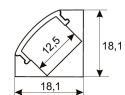

478/33

Upper fastening staples. (1 unit)

Scheme