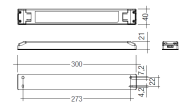

71/LD6024

60W Power supply driver from the
Troll family Standard DriverP.

Picture