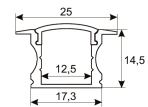

### Dimensions

Product dimensions (mm)	10 x 2000 x 2,5
Packing dimensions (mm)	150 x 200 x 4
Net weight (g)	90
Gross weight (Kg)	0,14

### Scheme

11.7890.0032.20

2 m length 45° surface profile set.  
Includes: Anodized aluminium profile  
(Alu6063-T5) + PC clear diffuser +  
Installation clips + End caps.

Scheme

11.7890.1012.20

2 m length recessed profile set.  
Includes: Anodized aluminium profile  
(Alu6063-T5) + PC opal diffuser +  
Installation clips + End caps

Scheme

11.7890.1022.20

2 m length surface profile set.  
Includes: Anodized aluminium profile  
(Alu6063-T5) + PC opal diffuser +  
Installation clips + End caps.

Scheme

11.7890.1032.20

2 m length 45° surface profile set.  
Includes: Anodized aluminium profile  
(Alu6063-T5) + PC opal diffuser +  
Installation clips + End caps.