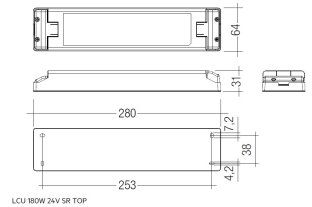

71/LD3524

35W Power supply driver from the
Troll family Standard DriverP.

Picture

Scheme

71/LD6024

60W Power supply driver from the
Troll family Standard DriverP.

Picture