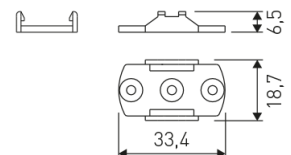

11.7890.0032.20

2 m length 45° surface profile set.
Includes: Anodized aluminium profile
(Alu6063-T5) + PC clear diffuser +
Installation clips + End caps.

Scheme

11.7890.1012.20

2 m length recessed profile set.
Includes: Anodized aluminium profile
(Alu6063-T5) + PC opal diffuser +
Installation clips + End caps

Scheme

11.7890.1022.20

2 m length surface profile set.
Includes: Anodized aluminium profile
(Alu6063-T5) + PC opal diffuser +
Installation clips + End caps.

Scheme

11.7890.1032.20

2 m length 45° surface profile set.
Includes: Anodized aluminium profile
(Alu6063-T5) + PC opal diffuser +
Installation clips + End caps.

Scheme

478/33

Upper fastening staples. (1 unit)

Scheme

478/C200/00

Transparent cover.