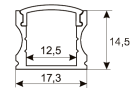

### Dimensions

Product dimensions (mm)	10 x 2000 x 2,5
Packing dimensions (mm)	150 x 200 x 4
Net weight (g)	90
Gross weight (Kg)	0,14

### Scheme

11.7890.0032.20

2 m length 45° surface profile set.  
Includes: Anodized aluminium profile  
(Alu6063-T5) + PC clear diffuser +  
Installation clips + End caps.

Scheme

11.7890.1012.20

2 m length recessed profile set.  
Includes: Anodized aluminium profile  
(Alu6063-T5) + PC opal diffuser +  
Installation clips + End caps

Scheme

11.7890.1022.20

2 m length surface profile set.  
Includes: Anodized aluminium profile  
(Alu6063-T5) + PC opal diffuser +  
Installation clips + End caps.

Scheme

11.7890.1032.20

2 m length 45° surface profile set.  
Includes: Anodized aluminium profile  
(Alu6063-T5) + PC opal diffuser +  
Installation clips + End caps.