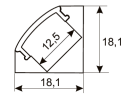

### Dimensions

Product dimensions (mm)	10 x 2000 x 2,5
Packing dimensions (mm)	150 x 200 x 4
Net weight (g)	90
Gross weight (Kg)	0,14

### 11.7890.0022.20

2 m length surface profile set.  
Includes: Anodized aluminium profile (Alu6063-T5) + PC clear diffuser + Installation clips + End caps.

### Scheme

11.7890.0032.20

2 m length 45° surface profile set.  
Includes: Anodized aluminium profile  
(Alu6063-T5) + PC clear diffuser +  
Installation clips + End caps.

Scheme

11.7890.1012.20

2 m length recessed profile set.  
Includes: Anodized aluminium profile  
(Alu6063-T5) + PC opal diffuser +  
Installation clips + End caps