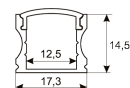

2 m. length high efficiency adhesive flexible LED strip from the TROLL family Flexiled.

DESCRIPTION

2 m. length high efficiency adhesive flexible LED strip from the TROLL family Flexiled setting an advanced and innovative thermal balance system through passive dissipation with stable colour temperature of 4000° K (neutral white) optimised to be used as indoor or outdoor lighting where environmental integration was a relevant requirement such as bathrooms, kitchen furniture, shelves or retro-illumination. Designed for wall or ceiling surface mounted. Luminaire built-in a silicone protection diffuser with an angle beam of 120°. Luminaire sets a 20 W LED source with CRI higher than 85 % and a chromatic dispersion lower than 3 SMCD. Fixture has a luminous flux of 2332 Lm, with an efficiency of 88,3 Lm/W and a total consumption of 26,4 W. The average life for the luminaire is 30000 h (stabilised at a minimum flux of 70 % from the original). Luminaire is fed at 220-240V; 50/60 Hz. and needs a constant power auxiliary gear.

Item code	11.7890.2484.02
Product type	IN
Category	Surface Linears
Family	Led Profile
Subfamily	Flexiled
Materials	Luminaire built in clear silicone UV protected.
Optical system	Luminaire built-in a silicone protection diffuser.
Installation instructions	Luminaire designed for wall or ceiling surface mounted.

Pictograms

Dimensions

Product dimensions (mm)	10 x 2000 x 2,5
Packing dimensions (mm)	150 x 200 x 4
Net weight (g)	90
Gross weight (Kg)	0,14

Product

Real power (W)	26,4
Real luminous flux (Lm)	2332
Luminous efficiency (Lm/W)	88,3
Beam angle (°)	120
Life time (h)	30000
IP	20
Electrical class insulation	Class 3
Photobiological risk	0 - Exempt
Operating temperature	from -20°C to 35°C
Electrical feeding	24 VDC
Energy efficiency class	A+