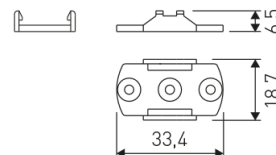

Scheme

478/33

Upper fastening staples. (1 unit)

Scheme

478/C100/00

Transparent cover.