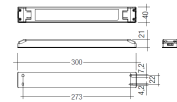

Picture

71/LD10024

96W Power supply driver from the Troll family Standard DriverP.

Picture

Scheme

71/LD18024

180W Power supply driver from the Troll family Standard DriverP.

Picture

Scheme

71/LD3524

35W Power supply driver from the Troll family Standard DriverP.

Picture