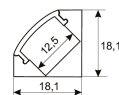

Scheme

478/33

Upper fastening staples. (1 unit)

Scheme