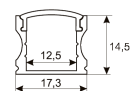

<b>Dimensions</b>	
Product dimensions (mm)	10 x 1000 x 2,5
Packing dimensions (mm)	150 x 200 x 4
Net weight (g)	45
Gross weight (Kg)	0,095

<b>Product</b>	
Real power (W)	16,5
Real luminous flux (Lm)	1521
Luminous efficiency (Lm/W)	92,2
Beam angle (°)	120
Life time (h)	30000
IP	20
Electrical class insulation	Class 3
Photobiological risk	0 - Exempt
Operating temperature	from -20°C to 35°C
Electrical feeding	24 VDC
Energy efficiency class	A+

Scheme

11.7890.0032.20

2 m length 45° surface profile set. Includes: Anodized aluminium profile (Alu6063-T5) + PC clear diffuser + Installation clips + End caps.

Scheme

11.7890.1011.20

1 m length recessed profile set. Includes: Recessed anodized aluminium profile (Alu6063-T5) + PC opal diffuser + Installation clips + End caps.

Scheme

11.7890.1021.20

1 m length surface profile set. Includes: Anodized aluminium profile (Alu6063-T5) + PC opal diffuser + Installation clips + End caps.

Scheme

11.7890.1031.20

1 m length 45° surface profile set. Includes: Anodized aluminium profile (Alu6063-T5) + PC opal diffuser + Installation clips + End caps.