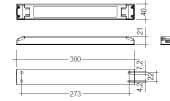

Scheme

71/LD6024

60W Power supply driver from the Troll family Standard DriverP.

Picture

Scheme

73/DLP

Light dimming controller 12-24V. On/Off Push, Dali, 0-10V, 1-10V. (Master)

Picture

73/DLS

Light dimming controller 12-24V. On/Off Push, Dali, 0-10V, 1-10V. (Slave)

Picture