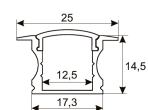

1 m. length high efficiency adhesive flexible LED strip from the TROLL family Flexiled.

DESCRIPTION

1 m. length high efficiency adhesive flexible LED strip from the TROLL family Flexiled setting an advanced and innovative thermal balance system through passive dissipation with stable colour temperature of 3000° K (warm white) optimised to be used as indoor or outdoor lighting where environmental integration was a relevant requirement such as bathrooms, kitchen furniture, shelves or retro-illumination. Designed for wall or ceiling surface mounted. Luminaire built-in a silicone protection diffuser with an angle beam of 120°. Luminaire sets a 15 W LED source with CRI higher than 85 % and a chromatic dispersion lower than 3 SMCD. Fixture has a luminous flux of 1521 Lm, with an efficiency of 92,2 Lm/W and a total consumption of 16,5 W. The average life for the luminaire is 30000 h (stabilised at a minimum flux of 70 % from the original). Luminaire is fed at 220-240V; 50/60 Hz. and needs a constant power auxiliary gear.

Item code	11.7890.1583.01
Product type	IN
Category	Surface & Suspended Linears
Family	Led Profile
Subfamily	Flexiled
Materials	Luminaire built in clear silicone UV protected.
Optical system	Luminaire built-in a silicone protection diffuser.
Installation instructions	Luminaire designed for wall or ceiling surface mounted.
Pictograms	

Dimensions	
Product dimensions (mm)	10 x 1000 x 2,5
Packing dimensions (mm)	150 x 200 x 4
Net weight (g)	45
Gross weight (Kg)	0,095