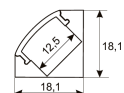

11.7890.1011.20

1 m length recessed profile set. Includes: Recessed anodized aluminium profile (Alu6063-T5) + PC opal diffuser + Installation clips + End caps.

Scheme