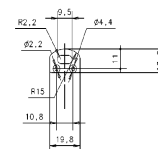

<b>Dimensions</b>	
Product dimensions (mm)	10 x 1000 x 2,5
Packing dimensions (mm)	150 x 200 x 4
Net weight (g)	45
Gross weight (Kg)	0,095

<b>Product</b>	
Real power (W)	16,5
Real luminous flux (Lm)	1521
Luminous efficiency (Lm/W)	92,2
Beam angle (°)	120
Life time (h)	30000
IP	20
Electrical class insulation	Class 3
Photobiological risk	0 - Exempt
Operating temperature	from -20°C to 35°C
Electrical feeding	24 VDC
Energy efficiency class	A+

## Scheme

478/P100/21

Aluminium profile.

## Scheme

48/04

With terminals up to 4 mm<sup>2</sup> section. To join 5 mm<sup>2</sup> silicone cable to 13 mm<sup>2</sup>.

Picture

71/LD10024

96W Power supply driver from the Troll family Standard DriverP.