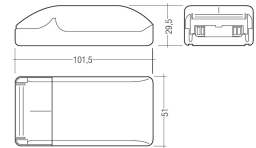

Scheme

71/LD6024

60W Power supply driver from the Troll family Standard DriverP.

Picture

Scheme

73/DLP

Light dimming controller 12-24V. On/Off Push, Dali, 0-10V, 1-10V. (Master)

Picture

73/DLS

Light dimming controller 12-24V. On/Off Push, Dali, 0-10V, 1-10V. (Slave)

Picture