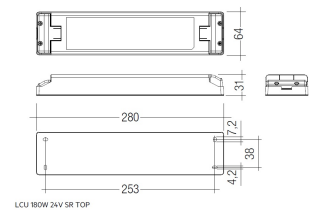

<b>Dimensions</b>	
Product dimensions (mm)	10 x 1000 x 2,5
Packing dimensions (mm)	150 x 200 x 4
Net weight (g)	45
Gross weight (Kg)	0,095

<b>Product</b>	
Real power (W)	16,5
Real luminous flux (Lm)	1521
Luminous efficiency (Lm/W)	92,2
Beam angle (°)	120
Life time (h)	30000
IP	20
Electrical class insulation	Class 3
Photobiological risk	0 - Exempt
Operating temperature	from -20°C to 35°C
Electrical feeding	24 VDC
Energy efficiency class	A+

## Scheme

48/04

With terminals up to 4 mm<sup>2</sup> section. To join 5 mm<sup>2</sup> silicone cable to 13 mm<sup>2</sup>.

Picture

71/LD10024

96W Power supply driver from the Troll family Standard DriverP.

Picture

Scheme

71/LD18024

180W Power supply driver from the Troll family Standard DriverP.

Picture

Scheme

71/LD3524

35W Power supply driver from the Troll family Standard DriverP.