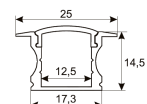

<b>Dimensions</b>	
Product dimensions (mm)	10 x 1000 x 2,5
Packing dimensions (mm)	150 x 200 x 4
Net weight (g)	45
Gross weight (Kg)	0,095

<b>Product</b>	
Real power (W)	16,5
Real luminous flux (Lm)	1521
Luminous efficiency (Lm/W)	92,2
Beam angle (°)	120
Life time (h)	30000
IP	20
Electrical class insulation	Class 3
Photobiological risk	0 - Exempt
Operating temperature	from -20°C to 35°C
Electrical feeding	24 VDC
Energy efficiency class	A+

Scheme

11.7890.0032.20

2 m length 45° surface profile set. Includes: Anodized aluminium profile (Alu6063-T5) + PC clear diffuser + Installation clips + End caps.

Scheme

11.7890.1011.20

1 m length recessed profile set. Includes: Recessed anodized aluminium profile (Alu6063-T5) + PC opal diffuser + Installation clips + End caps.

Scheme

11.7890.1021.20

1 m length surface profile set. Includes: Anodized aluminium profile (Alu6063-T5) + PC opal diffuser + Installation clips + End caps.

Scheme

11.7890.1031.20

1 m length 45° surface profile set. Includes: Anodized aluminium profile (Alu6063-T5) + PC opal diffuser + Installation clips + End caps.