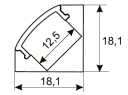

Scheme

478/33

Upper fastening staples. (1 unit)