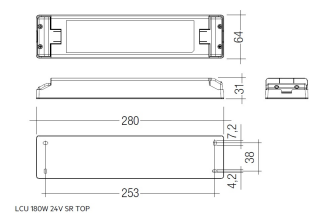

71/LD10024

96W Power supply driver from the
Troll family Standard DriverP.

Picture

Scheme

71/LD15024

150W - Power supply 120-240Vac/24V.

Picture

71/LD18024

180W Power supply driver from the
Troll family Standard DriverP

Picture

Scheme