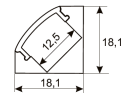

Scheme

11.7890.1011.20

1 m length recessed profile set.
Includes: Recessed anodized aluminium profile (Alu6063-T5) + PC opal diffuser + Installation clips + End caps.