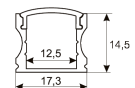

Scheme

11.7890.1031.20

1 m length 45° surface profile set.
Includes: Anodized aluminium profile (Alu6063-T5) + PC opal diffuser + Installation clips + End caps.