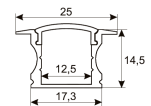

Scheme

11.7890.1021.20

1 m length surface profile set.
Includes: Anodized aluminium profile (Alu6063-T5) + PC opal diffuser + Installation clips + End caps.