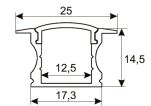

Scheme

11.7890.0021.20

1 m length surface profile set.
Includes: Anodized aluminium profile (Alu6063-T5) + PC clear diffuser + Installation clips + End caps.