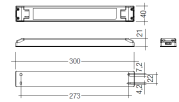

71/LD6024

60W Power supply driver from the
Troll family Standard DriverP.

Picture