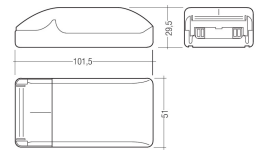

73/DLP

Light dimming controler 12-24V.
On/Off Push, Dali, 0-10V, 1-10V.
(Master)

Picture