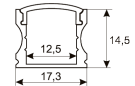

Scheme

11.7890.0031.20

1 m length 45° surface profile set.
Includes: Anodized aluminium profile (Alu6063-T5) + PC clear diffuser + Installation clips + End caps.