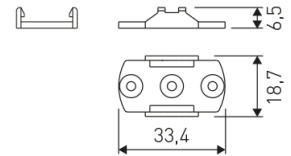

Scheme

478/33

Upper fastening staples. (1 unit)

Scheme

478/C100/00

Transparent cover.