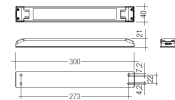

Picture

71/LD10024

96W Power supply driver from the
Troll family Standard DriverP.

Picture

Scheme

71/LD15024

150W - Power supply 120-240Vac/24V.

Picture

71/LD18024

180W Power supply driver from the
Troll family Standard DriverP

Picture

Scheme