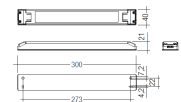

Scheme

71/LD6024

60W Power supply driver from the Troll family Standard DriverP.