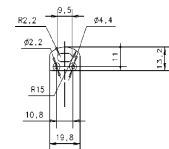

Dimensions

Product dimensions (mm)	8 x 2000 x 2,5
Packing dimensions (mm)	150 x 200 x 4
Net weight (g)	90
Gross weight (Kg)	0,14

Product

Real power (W)	13,2
Real luminous flux (Lm)	1293
Luminous efficiency (Lm/W)	98
Beam angle (°)	120
Life time (h)	30000
IP	20
Electrical class insulation	Class 3
Photobiological risk	0 - Exempt
Operating temperature	from -20°C to 35°C
Electrical feeding	24 VDC
Energy efficiency class	A+

Scheme

478/C200/00

Transparent cover.

Scheme

478/P200/21

Aluminium profile.

Scheme

478/T/21

Profile covers. (2 units)

Scheme

48/04

With terminals up to 4 mm² section. To join 5 mm² silicone cable to 13 mm².

Picture

71/LD10024

96W Power supply driver from the Troll family Standard DriverP.

Picture