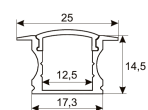

Scheme

2 m. length high efficiency adhesive flexible LED strip from the TROLL family Flexiled.

DESCRIPTION

2 m. length high efficiency adhesive flexible LED strip from the TROLL family Flexiled setting an advanced and innovative thermal balance system through passive dissipation with stable colour temperature of 4000° K (neutral white) optimised to be used as indoor or outdoor lighting where environmental integration was a relevant requirement such as bathrooms, kitchen furniture, shelves or retro-illumination. Designed for wall or ceiling surface mounted. Luminaire built-in a silicone protection diffuser with an angle beam of 120°. Luminaire sets a 12 W LED source with CRI higher than 85 % and a chromatic dispersion lower than 3 SMCD. Fixture has a luminous flux of 1293 Lm, with an efficiency of 98 Lm/W and a total consumption of 13,2 W. The average life for the luminaire is 30000 h (stabilised at a minimum flux of 70 % from the original). Luminaire is fed at 220-240V; 50/60 Hz. and needs a constant power auxiliary gear.

Item code	11.7890.1284.02
Product type	IN
Category	Surface & Suspended Linears
Family	Led Profile
Subfamily	Flexiled
Materials	Luminaire built in clear silicone UV protected.
Optical system	Luminaire built-in a silicone protection diffuser.
Installation instructions	Luminaire designed for wall or ceiling surface mounted.
Pictograms