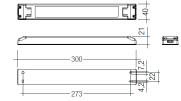

71/LD18024

180W Power supply driver from the Troll family Standard DriverP