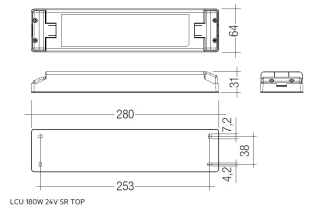

Dimensions

Product dimensions (mm)	8 x 2000 x 2,5
Packing dimensions (mm)	150 x 200 x 4
Net weight (g)	90
Gross weight (Kg)	0,14

Product

Real power (W)	13,2
Real luminous flux (Lm)	1293
Luminous efficiency (Lm/W)	98
Beam angle (°)	120
Life time (h)	30000
IP	20
Electrical class insulation	Class 3
Photobiological risk	0 - Exempt
Operating temperature	from -20°C to 35°C
Electrical feeding	24 VDC
Energy efficiency class	A+

Profile covers. (2 units)

Scheme

48/04

With terminals up to 4 mm² section. To join 5 mm² silicone cable to 13 mm².

Picture

71/LD10024

96W Power supply driver from the Troll family Standard DriverP.

Picture

Scheme

71/LD18024

180W Power supply driver from the Troll family Standard DriverP

Picture

Scheme

71/LD3524

35W Power supply driver from the Troll family Standard DriverP.

Picture