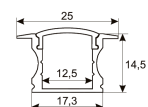

<b>Dimensions</b>	
Product dimensions (mm)	8 x 1000 x 2,5
Packing dimensions (mm)	150 x 200 x 4
Net weight (g)	45
Gross weight (Kg)	0,095

<b>Product</b>	
Real power (W)	5,5
Real luminous flux (Lm)	535
Luminous efficiency (Lm/W)	97,3
Beam angle (°)	120
Life time (h)	30000
IP	20
Electrical class insulation	Class 3
Photobiological risk	0 - Exempt
Operating temperature	from -20°C to 35°C
Electrical feeding	24 VDC
Energy efficiency class	A+

<b>Photometry</b>	
Photometry	

<b>Accessories</b>	
11.7890.0011.20	1 m length recessed profile set. Includes: Recessed anodized aluminium profile (Alu6063-T5) + PC clear diffuser + Installation clips + End caps.

<b>Scheme</b>	

11.7890.0021.20 1 m length surface profile set. Includes: Anodized aluminium profile (Alu6063-T5) + PC clear diffuser + Installation clips + End caps.

Scheme

11.7890.0031.20

1 m length 45° surface profile set. Includes: Anodized aluminium profile (Alu6063-T5) + PC clear diffuser + Installation clips + End caps.

Scheme

11.7890.1011.20

1 m length recessed profile set. Includes: Recessed anodized aluminium profile (Alu6063-T5) + PC opal diffuser + Installation clips + End caps.

Scheme

11.7890.1021.20

1 m length surface profile set. Includes: Anodized aluminium profile (Alu6063-T5) + PC opal diffuser + Installation clips + End caps.