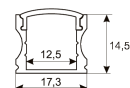

<b>Dimensions</b>	
Product dimensions (mm)	8 x 1000 x 2,5
Packing dimensions (mm)	150 x 200 x 4
Net weight (g)	45
Gross weight (Kg)	0,095

<b>Product</b>	
Real power (W)	5,5
Real luminous flux (Lm)	535
Luminous efficiency (Lm/W)	97,3
Beam angle (°)	120
Life time (h)	30000
IP	20
Electrical class insulation	Class 3
Photobiological risk	0 - Exempt
Operating temperature	from -20°C to 35°C
Electrical feeding	24 VDC
Energy efficiency class	A+

Scheme

11.7890.1011.20

1 m length recessed profile set. Includes: Recessed anodized aluminium profile (Alu6063-T5) + PC opal diffuser + Installation clips + End caps.

Scheme

11.7890.1021.20

1 m length surface profile set. Includes: Anodized aluminium profile (Alu6063-T5) + PC opal diffuser + Installation clips + End caps.

Scheme

11.7890.1031.20

1 m length 45° surface profile set. Includes: Anodized aluminium profile (Alu6063-T5) + PC opal diffuser + Installation clips + End caps.

Scheme

478/33

Upper fastening staples. (1 unit)