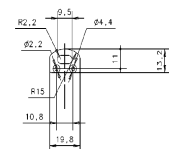

<b>Dimensions</b>	
Product dimensions (mm)	8 x 1000 x 2,5
Packing dimensions (mm)	150 x 200 x 4
Net weight (g)	45
Gross weight (Kg)	0,095

<b>Product</b>	
Real power (W)	5,5
Real luminous flux (Lm)	535
Luminous efficiency (Lm/W)	97,3
Beam angle (°)	120
Life time (h)	30000
IP	20
Electrical class insulation	Class 3
Photobiological risk	0 - Exempt
Operating temperature	from -20°C to 35°C
Electrical feeding	24 VDC
Energy efficiency class	A+

Scheme

478/C100/00

Transparent cover.

Scheme

478/P100/21

Aluminium profile.

Scheme

478/T/21

Profile covers. (2 units)

Scheme

48/04

With terminals up to 4 mm<sup>2</sup> section. To join 5 mm<sup>2</sup> silicone cable to 13 mm<sup>2</sup>.

Picture

71/LD10024

96W Power supply driver from the Troll family Standard DriverP.