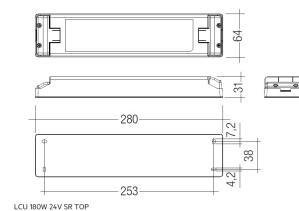

<b>Dimensions</b>	
Product dimensions (mm)	8 x 1000 x 2,5
Packing dimensions (mm)	150 x 200 x 4
Net weight (g)	45
Gross weight (Kg)	0,095

<b>Product</b>	
Real power (W)	5,5
Real luminous flux (Lm)	535
Luminous efficiency (Lm/W)	97,3
Beam angle (°)	120
Life time (h)	30000
IP	20
Electrical class insulation	Class 3
Photobiological risk	0 - Exempt
Operating temperature	from -20°C to 35°C
Electrical feeding	24 VDC
Energy efficiency class	A+

Profile covers. (2 units)

Scheme

48/04

With terminals up to 4 mm<sup>2</sup> section. To join 5 mm<sup>2</sup> silicone cable to 13 mm<sup>2</sup>.

Picture

71/LD10024

96W Power supply driver from the Troll family Standard DriverP.

Picture

Scheme

71/LD18024

180W Power supply driver from the Troll family Standard DriverP

Picture

Scheme

71/LD3524

35W Power supply driver from the Troll family Standard DriverP.