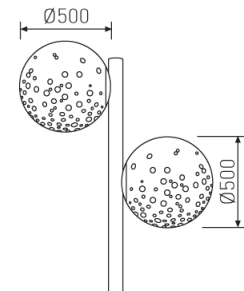

Dimensions

Product dimensions (mm)	1000 x 500 x 3500
-------------------------	-------------------

Scheme

Scheme

Product

Real power (W)	2 x 83
Real luminous flux (Lm)	2 x 9000
Luminous efficiency (Lm/W)	108
Beam angle (°)	120
Life time (h)	50000
IP	65
IK	10
Electrical class insulation	Class 1
Operating temperature	from -20°C to 40°C
Electrical feeding	220..240V, 50/60Hz
Colour	Grey
Energy efficiency class	A+

Control gear

Control gear included	Yes
Control gear	Electronic Control Gear
Factor de potencia	0,9

Light source

Light source included	Yes
Light source	Led
Nominal power (W)	2 x 75
Nominal luminous flux (Lm)	2 x 10000
Average life time (h)	50000
Colour temperature (K)	4000
Current (mA)	1750
Colour consistency (SDCM)	3
CRI	80

Architectural double-head pole luminaire from the TROLL family Riddle.

DESCRIPTION

Architectural double-head pole luminaire from the TROLL family Riddle setting an advanced and innovative thermal balance system through passive dissipation with stable colour temperature of 4000° K (neutral white) optimised to be used as lighting outdoor areas such as public squares, parks, gardens or outdoor areas of sport buildings. Luminaire designed to be floor fixed. Body built in die-cast aluminium and polycarbonate finished in grey. Luminaire is IP65. Luminaire built-in an Polycarbonate opal diffuser with an angle beam of light & shadows effect. Luminaire sets a 2 x 75 W LED source with CRI higher than 85 % and a chromatic dispersion lower than 3 SMCD. Fixture has a total consumption of 2 x 83 W. The average life for the luminaire is 50000 h (stabilised at a minimum flux of 70 % from the original). Luminaire built-in an auxiliary gear ON/OFF fed at 220-240V; 50/60 Hz.