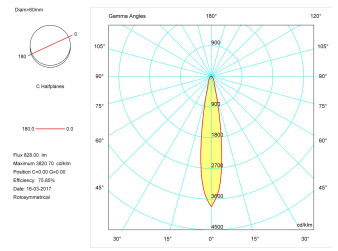

Photometry

Accessories

11.1645.0001.02

On-Off base area

11.1645.0002.02

On-Off Half-surface area