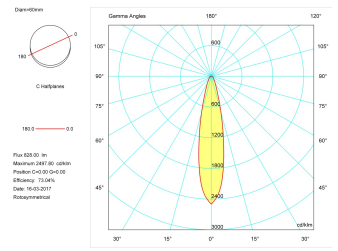

---

**Pictograms**

---

**Product**

---

Real power (W)	8
Real luminous flux (Lm)	828
Luminous efficiency (Lm/W)	103,5
Beam angle (°)	12
Life time (h)	50000
IP	20
Electrical class insulation	Class 1
Operating temperature	from -20°C to 35°C
Electrical feeding	220..240V, 50/60Hz
Colour	Ceramic white
Energy efficiency class	A+

---

**Control gear**

---

Control gear included	Yes
Control gear	Electronic Control Gear
Factor de potencia	0,99

---

**Light source**

---

Light source included	Yes
Light source	Led
Nominal power (W)	7
Nominal luminous flux (Lm)	900
Colour temperature (K)	3000
Colour consistency (SDCM)	3
CRI	90

---

**Photometry**

---

**Photometry**

**Accessories**

11.1645.0001.63	On-Off base area
11.1645.0002.63	On-Off half-surface area.