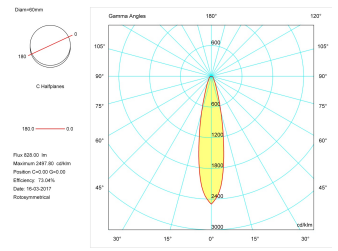

**Pictograms**

---

**Product**

---

Real power (W)	8
Real luminous flux (Lm)	828
Luminous efficiency (Lm/W)	103,5
Beam angle (°)	12
Life time (h)	50000
IP	20
Electrical class insulation	Class 1
Operating temperature	from -20°C to 35°C
Electrical feeding	220..240V, 50/60Hz
Colour	Gold
Energy efficiency class	A+

---

**Control gear**

---

Control gear included	Yes
Control gear	Electronic Control Gear
Factor de potencia	0,99

---

**Light source**

---

Light source included	Yes
Light source	Led
Nominal power (W)	7
Nominal luminous flux (Lm)	900
Colour temperature (K)	3000
Colour consistency (SDCM)	3
CRI	90

---

**Photometry**

---

**Photometry**

**Accessories**

11.1645.0001.02	On-Off base area
11.1645.0002.02	On-Off Half-surface area