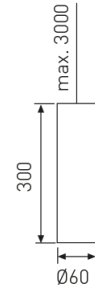

Decorative and minimalist luminaire with neutral aesthetic from the TROLL family Tubular LED.

DESCRIPTION

Decorative and minimalist luminaire with neutral aesthetic from the TROLL family Tubular LED setting an advanced and innovative thermal balance system through passive dissipation with stable colour temperature of 3000° K (warm white) optimised to be used as general lighting of commercial or domestic areas, as well as contract spaces where aesthetic and design were a relevant requirement. Designed for Ceiling suspended installation. Luminaire body built in extruded aluminium finished in golden with black interior Luminaire built-in an high purity aluminium reflector with tempered protection glass with an angle beam of 12°. Luminaire sets a 7 W LED source with CRI higher than 85 % and a chromatic dispersion lower than 3 SMCD. Fixture has a luminous flux of 828 Lm, with an efficiency of 103,5 Lm/W and a total consumption of 8 W. The average life for the luminaire is 50000 h (stabilised at a minimum flux of 70 % from the original). Luminaire built-in an auxiliary gear ON/OFF fed at 220-240V; 50/60 Hz.

Item code	11.1645.2311.02
Product type	IN
Category	Surface Downlights
Family	Tubular-S
Subfamily	Tubular P
Materials	Luminaire body built in extruded aluminium.
Optical system	Luminaire built-in a high purity aluminium reflector with tempered protection glass.
Installation instructions	Luminaire designed for Ceiling suspended installation.