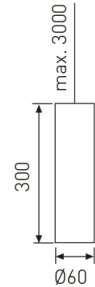

Dimensions

Product dimensions (mm)	ø60 x 300
Net weight (g)	1000

Scheme

Scheme

Decorative and minimalist luminaire with neutral aesthetic from the TROLL family Tubular LED.

DESCRIPTION

Decorative and minimalist luminaire with neutral aesthetic from the TROLL family Tubular LED setting an advanced and innovative thermal balance system through passive dissipation with stable colour temperature of 2700° K (warm white) optimised to be used as general lighting of commercial or domestic areas, as well as contract spaces where aesthetic and design were a relevant requirement. Designed for Ceiling suspended installation. Luminaire body built in extruded aluminium finished in white with black interior Luminaire built-in an high purity aluminium reflector with tempered protection glass with an angle beam of 12°. Luminaire sets a 7 W LED source with CRI higher than 85 % and a chromatic dispersion lower than 3 SMCD. Fixture has a luminous flux of 803 Lm, with an efficiency of 100,4 Lm/W and a total consumption of 8 W. The average life for the luminaire is 50000 h (stabilised at a minimum flux of 70 % from the original). Luminaire built-in an auxiliary gear ON/OFF fed at 220-240V; 50/60 Hz.

Pictograms

Product

Real power (W)	8
Real luminous flux (Lm)	803
Luminous efficiency (Lm/W)	100,4
Beam angle (°)	12
Life time (h)	50000
IP	20
Electrical class insulation	Class 1
Operating temperature	from -20°C to 35°C
Electrical feeding	220..240V, 50/60Hz
Colour	Ceramic white
Energy efficiency class	A+

Control gear

Control gear included	Yes
Control gear	Electronic Control Gear
Factor de potencia	0,99

Light source

Light source included	Yes
Light source	Led
Nominal power (W)	7
Nominal luminous flux (Lm)	850
Colour temperature (K)	2700
Colour consistency (SDCM)	3
CRI	90