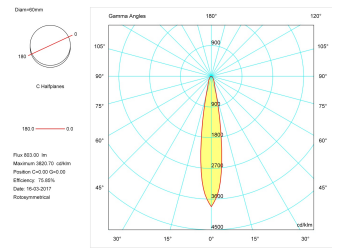

Photometry

Accessories

11.1645.0001.63

On-Off base area

11.1645.0002.63

On-Off half-surface area.