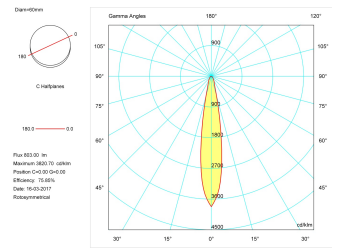

---

**Pictograms**

---

**Product**

---

Real power (W)	8
Real luminous flux (Lm)	803
Luminous efficiency (Lm/W)	100,4
Beam angle (°)	12
Life time (h)	50000
IP	20
Electrical class insulation	Class 1
Operating temperature	from -20°C to 35°C
Electrical feeding	220..240V, 50/60Hz
Colour	Gold
Energy efficiency class	A+

---

**Control gear**

---

Control gear included	Yes
Control gear	Electronic Control Gear
Factor de potencia	0,99

---

**Light source**

---

Light source included	Yes
Light source	Led
Nominal power (W)	7
Nominal luminous flux (Lm)	850
Colour temperature (K)	2700
Colour consistency (SDCM)	3
CRI	90

---

**Photometry**

---

**Photometry**

**Accessories**

11.1645.0001.02	On-Off base area
11.1645.0002.02	On-Off Half-surface area