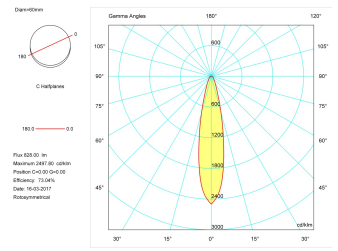

Photometry

Accessories

11.1645.0001.02	On-Off base area
11.1645.0002.02	On-Off Half-surface area