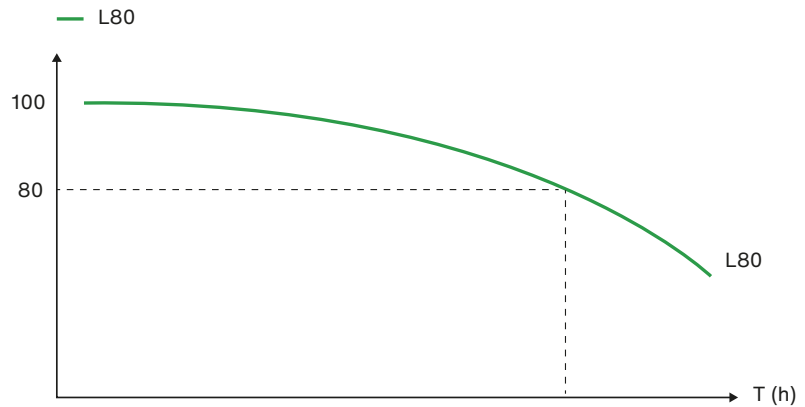

Employees wellbeing

By delivering balanced, glare-controlled illumination with UGR<19, Backpanel luminaires enhance visual comfort and concentration across office spaces.

Energy consumption improvement

Backpanel luminaires feature top-tier LED sources that maximise light output while consuming minimal energy, helping buildings significantly reduce their energy use and carbon footprint. With luminaire efficiencies reaching up to 171 lm/W, Backpanel supports green building certifications such as BREEAM and LEED.