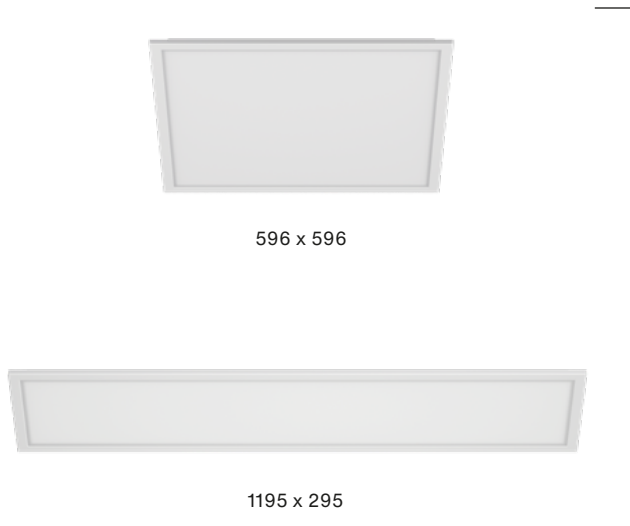

Sizes possibilities

Square and rectangular panel luminaires, easily integrate into various office layouts, providing architectural coherence, thanks to the availability of sizes:

recessed
installation in module
ceilings as well as
plasterboard ceilings
(using accessories)

surface mounted
directly to ceiling
construction
(using accessories)

suspended
on slings
(using accessories)