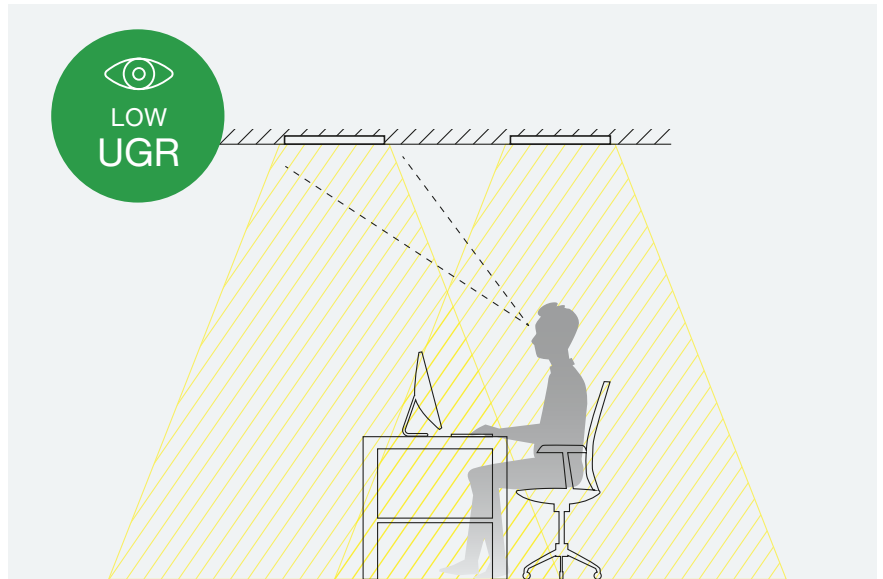

Low UGR

Backpanel features an advanced micro-PRM diffuser that ensures excellent visual comfort and uniform light distribution. With low glare performance (UGR < 19), it creates a pleasant working environment while maintaining high efficiency.