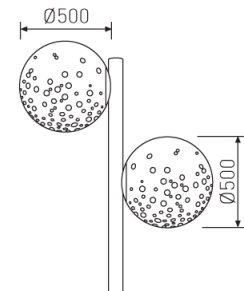

Dimensions

Product dimensions (mm)	1000 x 500 x 3500
-------------------------	-------------------

Scheme

Scheme

Product

Real power (W)	2 x 83
Real luminous flux (Lm)	2 x 9000
Luminous efficiency (Lm/W)	108
Beam angle (°)	120
Life time (h)	50000
IP	65
IK	10
Electrical class insulation	Class 1
Operating temperature	from -20°C to 40°C
Electrical feeding	220..240V, 50/60Hz
Colour (RAL)	Grey
Energy efficiency class	A+

Control gear

Control gear included	Yes
Control gear	Electronic Control Gear
Power Factor	0,9

Light source

Light source included	Yes
Light source	Led
Nominal power (W)	2 x 75
Nominal luminous flux (Lm)	2 x 10000
Average life time (h)	50000
Colour temperature (K)	4000
Current (mA)	1750
Colour consistency (SDCM)	3
CRI	80

Architectural double-head pole luminaire from the TROLL family Riddle.

DESCRIPTION

Architectural double-head pole luminaire from the TROLL family Riddle setting an advanced and innovative thermal balance system through passive dissipation with stable colour temperature of 4000° K (neutral white) optimised to be used as lighting outdoor areas such as public squares, parks, gardens or outdoor areas of sport buildings. Luminaire designed to be floor fixed. Body built in die-cast aluminium and polycarbonate finished in grey. Luminaire is IP65. Luminaire built-in an Polycarbonate opal diffuser with an angle beam of light & shadows effect. Luminaire sets a 2 x 75 W LED source with CRI higher than 85 % and a chromatic dispersion lower than 3 SMCD. Fixture has a total consumption of 2 x 83 W. The average life for the luminaire is 50000 h (stabilised at a minimum flux of 70 % from the original). Luminaire built-in an auxiliary gear ON/OFF fed at 220-240V; 50/60 Hz.