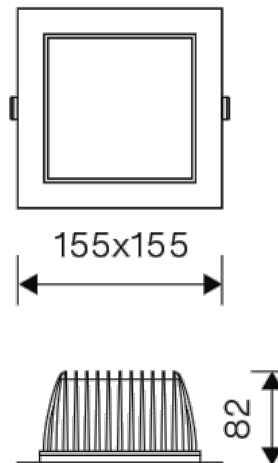

Dimensions

Product dimensions (mm)	155 x 155 x 82
Drilling hole (mm)	135 x 135

Scheme

Scheme

BERYL SQ 3000 60° EDD 33 IP54/20 840

DESCRIPTION

Luxiona square fix downlight from the TROLL family Beryl SQ. Downlight to be used as general indoor lighting for offices, hospitals commercial areas or residential & contract spaces. Downlight designed for ceiling recessed installation. Luminaire body built in die-cast aluminium with matt polycarbonate frontal diffuser with finish in White. Luminaire has a degree of isolation vs. environment of IP54/20. Luminaire adds in a polycarbonate opal diffuser plus a high purity aluminium reflector with a beam angle of 60°. Luminaire adds in a 20 W LED source with colour temperature of 4000K, Colour reproduction higher than 80% and a chromatic dispersion lower than 3 SMDC. Fixture has n output flux of 2245 Lm, with an efficiency of 102,05 Lm/W and a total consumption of 22 W. The average life for the luminaire is (h) 50000 [L70B10]. Luminaire built-in an DALI Dimmable Electronic Control Gear fed at 220...240V 50/60Hz.

Item code	11.2046.4241.33
Product type	Indoor Lighting
Category	Recessed Downlights
Family	Beryl
Subfamily	Beryl SQ
Materials	Luminaire body built in die-cast aluminium with matt polycarbonate frontal diffuser with finish in White.
Optical system	Luminaire adds in a polycarbonate opal diffuser plus a high purity aluminium reflector with a beam angle of 60°.
Installation instructions	Downlight designed for ceiling recessed installation.

Product

Real power (W)	22
Real luminous flux (Lm)	2245
Luminous efficiency (Lm/W)	102,05
Beam angle (°)	60
Life time (h)	50000 (L70B10)
IP	IP54/20
IK	IK08
Electrical class insulation	Class 2
Operating temperature	from -20°C to 35°C
Electrical feeding	220..240V, 50/60Hz
Colour (RAL)	White(9010)
Energy efficiency class	A+