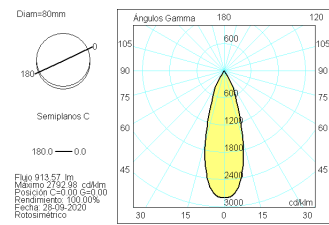

Photometry

Accesories

11.2026.0001.04

Honeycomb antiglaring
accessory for Lumbo S
spotlight.