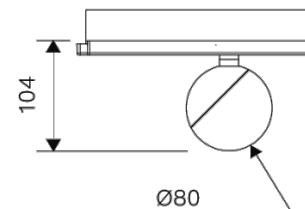

Dimensions

Product dimensions (mm)	Ø80 x 105
Net weight (g)	450

Scheme

Scheme

LUMBO S 1040 36° E 63 940 3F

DESCRIPTION

Luxiona spotlight with spherical shape (Ø80mm) from the TROLL family Lumbo S. Luminaire specially designed for general or accent lighting in commercial spaces, show-windows, and other interior spaces. The projector is installed on the TROLL three-phase track system. Spotlight designed with driver built-in the adapter. Body is made of die-cast aluminium and polycarbonate with finishes in White. Spotlight allows tilting 90° and rotation of 355°. Luminaire has a protection degree vs. environmental of IP20. Spotlight sets in a reflector made of high vacuum aluminised polycarbonate with angle beam of 36°. luminaire built-in a 8 W LED light source with colour temperature of 4000K, colour reproduction over 90% and a colour consistency of 3 SDMC. Luminaire's luminous output is 913,57 Lm, with a luminous efficacy of 85,4 Lm/W, and total consumption of 10,7 W. Luminaire life is (h) 60000 [L80B10]. luminaire adds in an Electronic Control Gear built in the adapter fed at: 220...240V 50/60Hz.

Item code	11.2026.1431.63
Product type	Indoor Lighting
Category	Tracklights
Family	Lumbo
Subfamily	Lumbo S
Materials	Spotlight designed with driver built-in the adapter. Body is made of die-cast aluminium and polycarbonate with finishes in White.
Optical system	Spotlight sets in a reflector made of high vacuum aluminised polycarbonate with angle beam of 36°.
Installation instructions	The projector is installed on the TROLL three-phase track system.

Product

Real power (W)	10,7
Real luminous flux (Lm)	913,57
Luminous efficiency (Lm/W)	85,4
Beam angle (°)	36
Life time (h)	60000 (L80B10)
IP	IP20
Electrical class insulation	Class 1
Operating temperature	from -20°C to 35°C
Electrical feeding	220..240V, 50/60Hz
Colour (RAL)	White(9003)
Energy efficiency class	A