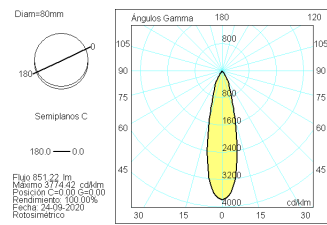

Photometry

Accesorios

11.2026.0001.04

Honeycomb antiglaring
accessory for Lumbo S
spotlight.