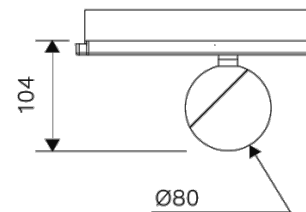

Dimensions

Product dimensions (mm)	Ø80 x 105
Net weight (g)	450

Scheme

Scheme

LUMBO S 1000 24° E 63 930 3F

DESCRIPTION

Luxiona spotlight with spherical shape (Ø80mm) from the TROLL family Lumbo S. Luminaire specially designed for general or accent lighting in commercial spaces, show-windows, and other interior spaces. The projector is installed on the TROLL three-phase track system. Spotlight designed with driver built-in the adapter. Body is made of die-cast aluminium and polycarbonate with finishes in White. Spotlight allows tilting 90° and rotation of 355°. Luminaire has a protection degree vs. environmental of IP20. Spotlight sets in a reflector made of high vacuum aluminised polycarbonate with angle beam of 24°. luminaire built-in a 8 W LED light source with colour temperature of 3000K, colour reproduction over 90% and a colour consistency of 3 SDMC. Luminaire's luminous output is 851,22 Lm, with a luminous efficacy of 79,6 Lm/W, and total consumption of 10,7 W. Luminaire life is (h) 60000 [L80B10]. luminaire adds in an Electronic Control Gear built in the adapter fed at: 220...240V 50/60Hz.

Item code	11.2026.1321.63
Product type	Indoor Lighting
Category	Tracklights
Family	Lumbo
Subfamily	Lumbo S
Materials	Spotlight designed with driver built-in the adapter. Body is made of die-cast aluminium and polycarbonate with finishes in White.
Optical system	Spotlight sets in a reflector made of high vacuum aluminised polycarbonate with angle beam of 24°.
Installation instructions	The projector is installed on the TROLL three-phase track system.

Product

Real power (W)	10,7
Real luminous flux (Lm)	851,22
Luminous efficiency (Lm/W)	79,6
Beam angle (°)	24
Life time (h)	60000 (L80B10)
IP	IP20
Electrical class insulation	Class 1
Operating temperature	from -20°C to 35°C
Electrical feeding	220..240V, 50/60Hz
Colour (RAL)	White(9003)
Energy efficiency class	A