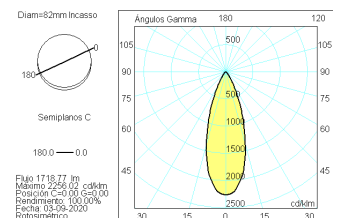

Photometry

Photometry

Accesories

11.1936.0010.04

Lens Versatile HEL 15°

VERSATILE 2200 36° E 940

DESCRIPTION

Led motor to replace QPAR-16 from the TROLL family Versatile. Downlight to be used as general and accent lighting for offices, hospitals and commercial, residential or hotel spaces. Specially designed to create light effects. It is installed in luminaires prepared for QPAR-16 Lamps Luminaire body is made of die-cast aluminium with finishes in Black. Luminaire has a degree of isolation vs. environment of IP20. Led engine adds in a 36 ° aperture lens that can be interchanged. As accessories there are optional 15 °, 24 ° and 60 ° lenses. 36°. Luminaire adds in a 17 W LED source with colour temperature of 4000K, Colour reproduction higher than 90% and a chromatic dispersion lower than 3 SMDC. Fixture has an output flux of 1719 Lm, with an efficiency of 95,5 Lm/W and a total consumption of 18 W. The average life for the luminaire is (h) 50000 [L70B10]. Luminaire built-in an Electronic Control Gear fed at 220...240V 50/60Hz.

Item code	11.1936.3431.00
Product type	Indoor Lighting
Category	Recessed Downlights
Family	Versatile
Subfamily	Versatile
Materials	Luminaire body is made of die-cast aluminium with finishes in Black.
Optical system	Led engine adds in a 36 ° aperture lens that can be interchanged. As accessories there are optional 15 °, 24 ° and 60 ° lenses.
Installation instructions	It is installed in luminaires prepared for QPAR-16 Lamps