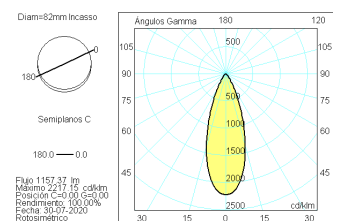

Photometry

Photometry

VERSATILE 1400 36° E 930

DESCRIPTION

Led motor to replace QPAR-16 from the TROLL family Versatile. Downlight to be used as general and accent lighting for offices, hospitals and commercial, residential or hotel spaces. Specially designed to create light effects. It is installed in luminaires prepared for QPAR-16 Lamps Luminaire body is made of die-cast aluminium with finishes in Black. Luminaire has a degree of isolation vs. environment of IP20. Led engine adds in a 36 ° aperture lens that can be interchanged. As accessories there are optional 15 °, 24 ° and 60 ° lenses. 36°. Luminaire adds in a 12 W LED source with colour temperature of 3000K, Colour reproduction higher than 90% and a chromatic dispersion lower than 3 SMDC. Fixture has an output flux of 1157 Lm, with an efficiency of 89 Lm/W and a total consumption of 13 W. The average life for the luminaire is (h) 50000 [L70B10]. Luminaire built-in an Electronic Control Gear fed at 220...240V 50/60Hz.

Item code	11.1936.2331.00
Product type	Indoor Lighting
Category	Recessed Downlights
Family	Versatile
Subfamily	Versatile
Materials	Luminaire body is made of die-cast aluminium with finishes in Black.
Optical system	Led engine adds in a 36 ° aperture lens that can be interchanged. As accessories there are optional 15 °, 24 ° and 60 ° lenses.
Installation instructions	It is installed in luminaires prepared for QPAR-16 Lamps