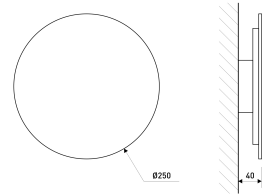

Dimensions

| | |
|-------------------------|----------------|
| Product dimensions (mm) | ø250 x 40 |
| Packing dimensions (mm) | 260 x 260 x 50 |
| Net weight (g) | 638 |
| Gross weight (Kg) | 0,73 |

Scheme

Scheme

Product

| | |
|-----------------------------|--------------------|
| Real power (W) | 15 |
| Real luminous flux (Lm) | 1328 |
| Luminous efficiency (Lm/W) | 88,5 |
| Life time (h) | 50000 |
| IP | 20 |
| Electrical class insulation | Class 1 |
| Operating temperature | from -20°C to 35°C |
| Electrical feeding | 220..240V, 50/60Hz |
| Colour | Black |
| Energy efficiency class | A+ |