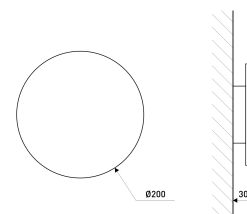

---

**Dimensions**

---

Product dimensions (mm)	ø200 x 30
Packing dimensions (mm)	210 x 210 x 50
Net weight (g)	467
Gross weight (Kg)	0,54

---

---

**Scheme**

---

**Scheme**

---

**Product**

---

Real power (W)	11
Real luminous flux (Lm)	1030
Luminous efficiency (Lm/W)	93,6
Life time (h)	50000
IP	20
Electrical class insulation	Class 1
Operating temperature	from -20°C to 35°C
Electrical feeding	220..240V, 50/60Hz
Colour	Black
Energy efficiency class	A+