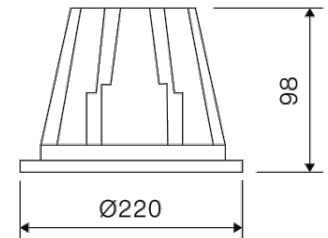

Dimensions

Product dimensions (mm)	Ø220 x 98
Net weight (g)	1000
Drilling hole (mm)	200

Scheme

Scheme

Product

Real power (W)	41
Real luminous flux (Lm)	4094
Luminous efficiency (Lm/W)	99,9
Beam angle (°)	80
Life time (h)	50000 (L70B10)
IP	IP44/20
Electrical class insulation	Class 2
Operating temperature	from -20°C to 35°C
Electrical feeding	220..240V, 50/60Hz
Colour (RAL)	White(9010)
Energy efficiency class	A+

Control gear

Control gear included	Yes
Control gear	DALI Dimmable Electronic Control Gear
Power Factor	0,98
Flicker Free	Flicker Free

Light source

Light source included	
Light source	Led
Type of LED	Mid-Power
Nominal power (W)	38
Nominal luminous flux (Lm)	5100
Colour temperature (K)	4000
Colour consistency (SDCM)	5
CRI	80

Photometry

BERYL O 5100 80° EDD 33 IP44/20 840

DESCRIPTION

Luxiona round fix downlight from the TROLL family Beryl O. Downlight to be used as general indoor lighting for offices, hospitals commercial areas or residential & contract spaces. Downlight designed for ceiling recessed installation. Luminaire body built in die-cast aluminium with matt polycarbonate frontal diffuser with finish in White. Luminaire has a degree of isolation vs. environment of IP44/20. Luminaire adds in a polycarbonate opal diffuser with a beam angle of 80°. Luminaire adds in a 38 W LED source with colour temperature of 4000K, Colour reproduction higher than 80% and a chromatic dispersion lower than 5 SMDC. Fixture has n output flux of 4094 Lm, with an efficiency of 99,9 Lm/W and a total consumption of 41 W. The average life for the luminaire is (h) 50000 [L70B10]. Luminaire built-in an DALI Dimmable Electronic Control Gear fed at 220...240V 50/60Hz.