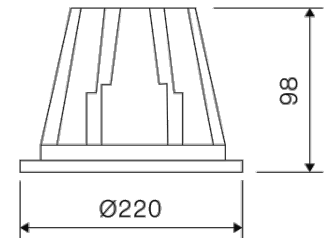

Dimensions

Product dimensions (mm)	Ø220 x 98
Net weight (g)	1000
Drilling hole (mm)	200

Scheme

Scheme

Product

Real power (W)	32,5
Real luminous flux (Lm)	3494
Luminous efficiency (Lm/W)	107,55
Beam angle (°)	80
Life time (h)	50000 (L70B10)
IP	IP44/20
Electrical class insulation	Class 2
Operating temperature	from -20°C to 35°C
Electrical feeding	220..240V, 50/60Hz
Colour (RAL)	White(9010)
Energy efficiency class	A+

Control gear

Control gear included	Yes
Control gear	DALI Dimmable Electronic Control Gear
Power Factor	0,98
Flicker Free	Flicker Free

Light source

Light source included

Light source	Led
Type of LED	Mid-Power
Nominal power (W)	30
Nominal luminous flux (Lm)	4500
Colour temperature (K)	4000
Colour consistency (SDCM)	5
CRI	80

Photometry

BERYL O 4500 80° EDD 33 IP44/20 840

DESCRIPTION

Luxiona round fix downlight from the TROLL family Beryl O. Downlight to be used as general indoor lighting for offices, hospitals commercial areas or residential & contract spaces. Downlight designed for ceiling recessed installation. Luminaire body built in die-cast aluminium with matt polycarbonate frontal diffuser with finish in White. Luminaire has a degree of isolation vs. environment of IP44/20. Luminaire adds in a polycarbonate opal diffuser with a beam angle of 80°. Luminaire adds in a 30 W LED source with colour temperature of 4000K, Colour reproduction higher than 80% and a chromatic dispersion lower than 5 SMDC. Fixture has n output flux of 3494 Lm, with an efficiency of 107,55 Lm/W and a total consumption of 32,5 W. The average life for the luminaire is (h) 50000 [L70B10]. Luminaire built-in an DALI Dimmable Electronic Control Gear fed at 220...240V 50/60Hz.