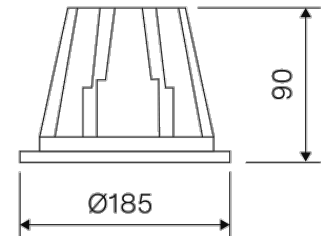

Product

Real power (W)	24
Real luminous flux (Lm)	2393
Luminous efficiency (Lm/W)	99,75
Beam angle (°)	80
Life time (h)	50000 (L70B10)
IP	IP44/20
Electrical class insulation	Class 2
Operating temperature	from -20°C to 35°C
Electrical feeding	220..240V, 50/60Hz
Colour (RAL)	White(9010)
Energy efficiency class	A+

Control gear

Control gear included	Yes
Control gear	Electronic Control Gear
Power Factor	0,98
Flicker Free	Flicker Free

Light source

Light source included	
Light source	Led
Type of LED	Mid-Power
Nominal power (W)	21
Nominal luminous flux (Lm)	3000
Colour temperature (K)	4000
Colour consistency (SDCM)	5
CRI	80

Photometry

BERYL O 3000 80° E 33 IP44/20 840

DESCRIPTION

Luxiona round fix downlight from the TROLL family Beryl O. Downlight to be used as general indoor lighting for offices, hospitals commercial areas or residential & contract spaces. Downlight designed for ceiling recessed installation. Luminaire body built in die-cast aluminium with matt polycarbonate frontal diffuser with finish in White. Luminaire has a degree of isolation vs. environment of IP44/20. Luminaire adds in a polycarbonate opal diffuser with a beam angle of 80°. Luminaire adds in a 21 W LED source with colour temperature of 4000K, Colour reproduction higher than 80% and a chromatic dispersion lower than 5 SMDC. Fixture has n output flux of 2393 Lm, with an efficiency of 99,75 Lm/W and a total consumption of 24 W. The average life for the luminaire is (h) 50000 [L70B10]. Luminaire built-in an Electronic Control Gear fed at 220...240V 50/60Hz.

Item code	11.1546.4248.33
Product type	Indoor Lighting
Category	Recessed Downlights
Family	Beryl
Subfamily	Beryl O
Materials	Luminaire body built in die-cast aluminium with matt polycarbonate frontal diffuser with finish in White.
Optical system	Luminaire adds in a polycarbonate opal diffuser with a beam angle of 80°.
Installation instructions	Downlight designed for ceiling recessed installation.

Pictograms