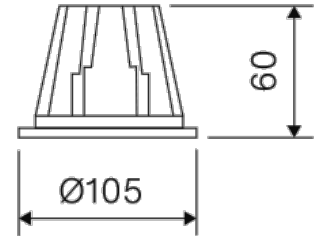

Dimensions

Product dimensions (mm)	Ø105 x 60
Net weight (g)	700
Drilling hole (mm)	95

Scheme

Scheme

Product

Real power (W)	9,2
Real luminous flux (Lm)	758
Luminous efficiency (Lm/W)	82,4
Beam angle (°)	80
Life time (h)	50000 (L70B10)
IP	IP44/20
Electrical class insulation	Class 2
Operating temperature	from -20°C to 35°C
Electrical feeding	220...240V, 50/60Hz
Colour (RAL)	White(9010)
Energy efficiency class	A

Control gear

Control gear included	Yes
Control gear	DALI Dimmable Electronic Control Gear
Power Factor	0,98
Flicker Free	Flicker Free

Light source

Light source included	
Light source	Led
Type of LED	Mid-Power
Nominal power (W)	8
Nominal luminous flux (Lm)	1000
Colour temperature (K)	4000
Colour consistency (SDCM)	5
CRI	80

BERYL O 1000 80° EDD 33 IP44/20 840

DESCRIPTION

Luxiona round fix downlight from the TROLL family Beryl O. Downlight to be used as general indoor lighting for offices, hospitals commercial areas or residential & contract spaces. Downlight designed for ceiling recessed installation. Luminaire body built in die-cast aluminium with matt polycarbonate frontal diffuser with finish in White. Luminaire has a degree of isolation vs. environment of IP44/20. Luminaire adds in a polycarbonate opal diffuser with a beam angle of 80°. Luminaire adds in a 8 W LED source with colour temperature of 4000K, Colour reproduction higher than 80% and a chromatic dispersion lower than 5 SMDC. Fixture has n output flux of 758 Lm, with an efficiency of 82,4 Lm/W and a total consumption of 9,2 W. The average life for the luminaire is (h) 50000 [L70B10]. Luminaire built-in an DALI Dimmable Electronic Control Gear fed at 220...240V 50/60Hz.